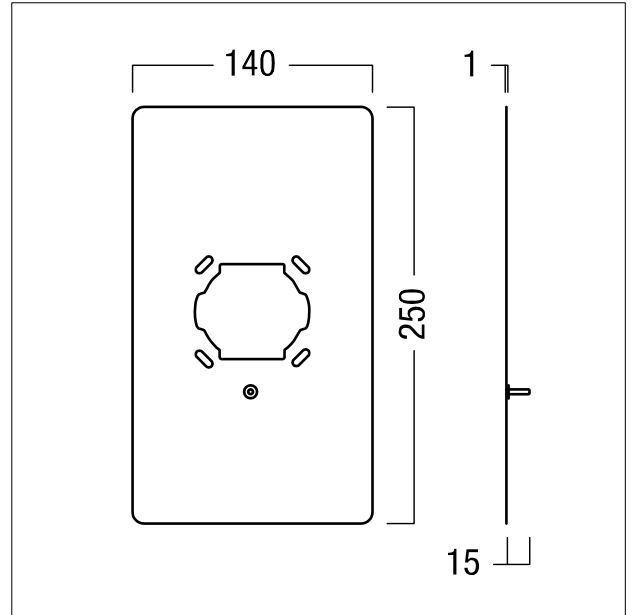

Cover plate

Cover plate for fitting below the control unit, chrome, Dimensions: 250 x 140 x 1 mm; weight: 0.26 kg

LMC\_F\_CIRIA\_Abdeckung\_schwarz.jpg

LMC\_M\_LM-CIRIA\_ABD.wmf