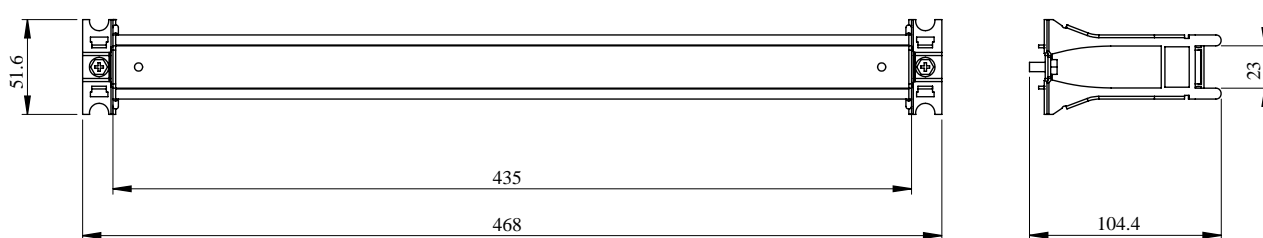

Dimensiuni

- All dimensions are approximate and are in mm.
- Also see technical documentation.