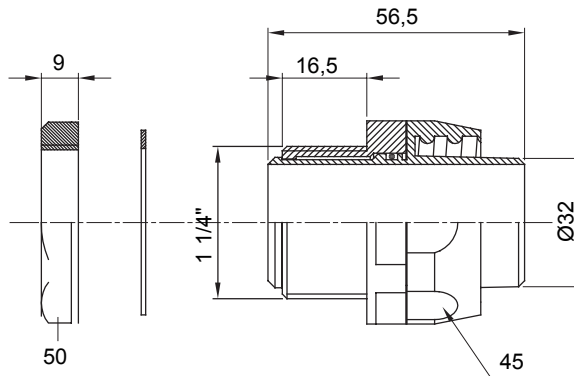

Straight and revolving coupling device for sheath with IP54 protection degree.

Colour	Grey RAL 7035	IP degree	IP54
GAS pitch	1 1/4"	Sheath Ø (mm)	32
Type	Revolving	Electrocod	210

DIMENSIONAL

TECHNICAL SYMBOLOGY