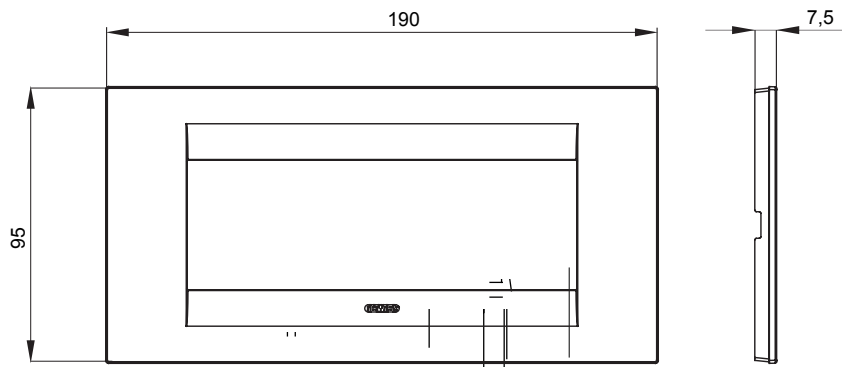

Range of ChoruSmart domestic series plates, made in a wide variety of shapes, colours, materials and finishes. It includes five different shapes (ONE, GEO, EGO, LUX, ICE and ICE Touch) for rectangular boxes with a capacity of up to 12 modules and three different shapes (ONE International, GEO International and LUX International) suitable for round/square boxes, both single and combined in horizontal or vertical configurations, with a capacity of 2 up to 2+2+2+2 modules. All ChoruSmart domestic series plates use the same supports, without the need for additional adapters. The range also includes blank plates, watertight IP55 plates and contour plates.

Family	GEO	Description	6 modules
Colour	Gold	Material	Technopolymer
Finishing	Opaque finish	For support codes	GW16806
Glow wire test	650 °C	Thermo-pressure with ball	70 °C
Standard	EN 60669-1	Electrocod	0110

### DIMENSIONAL