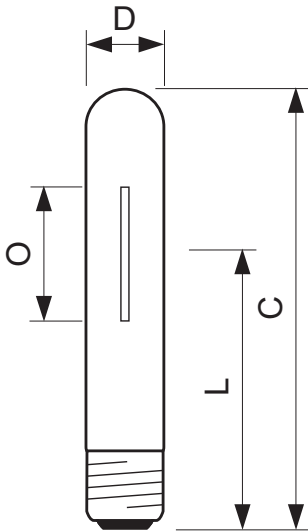

#### • General Characteristics

System Description	External Ignitor
Cap-Base	E40
Cap-Base Information	-
Bulb	T46 [T 46mm]
Bulb Finish	Clear
Operating Position	any [Any or Universal (U)]
Life to 5% failures	5000 hr
Life to 20% failures	9500 hr
Life to 50% failures	18000 hr

#### • Product Dimensions

Reference Length A	205 mm
Overall Length C	278 (max) mm
Diameter D	47 (max) mm

**PHILIPS**

Light Center Length L 175 mm  
 Arc Length O 83 mm

Packing configuration 12  
 Packs per outerbox 12  
 Bar code on pack - EAN1 8711500707505  
 Bar code on outerbox - EAN3 8711500183019  
 Logistic code(s) - 12NC 928144609201  
 ILCOS code ST-400-H/E-E40  
 Net weight per piece 0.192 kg

• Product Data

Order code 928144609201  
 Full product code 928144609201  
 Full product name MASTER Agro 400W E40 1SL  
 Order product name MASTER Agro 400W E40 1SL/12  
 Pieces per pack 1

Dimensional drawing