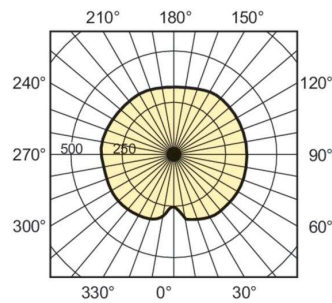

Product data

General Information		Luminous Efficacy (rated) (Nom)	
Cap-Base	G12		79 lm/W
Operating Position	UNIVERSAL [Any or Universal (U)]	Color rendering index (CRI)	83
Flux measurement reference	Sphere	Arc Length O (Nom)	5 mm
Life to 50% Failures (Nom)	12,000 hour(s)		
Light Technical		Operating and Electrical	
Color Code	830 [CCT of 3000K]	Power Consumption	39.1 W
Luminous Flux	3,100 lm	Voltage (Nom)	82 V
Color Designation	Warm White (WW)		
Chromaticity Coordinate X (Nom)	0.434	Controls and Dimming	
Chromaticity Coordinate Y (Nom)	0.398	Dimmable	No
Correlated Color Temperature (Nom)	3000 K	Mechanical and Housing	
		Bulb Finish	Clear

MASTERC colour CDM-T

Bulb Shape	T19
Net Weight (Piece)	27.000 g
Approval and Application	
Energy Efficiency Class	G
Mercury (Hg) Content (Max)	3.2 mg
Mercury (Hg) Content (Nom)	3.1 mg
Energy Consumption kWh/1000 h	40 kWh
EPREL Registration Number	473333
CE mark	Yes

Product Data

Order product name	MASTERC CDM-T 35W/830 G12 1CT/12
--------------------	----------------------------------

Full product name	MASTERC CDM-T 35W/830 G12 1CT/12
Full product code	871150019697215
Order code	928083105125
Material Nr. (12NC)	928083105125
Numerator - Quantity Per Pack	1
EAN/UPC - Product/Case	8711500196972
Numerator - Packs per outer box	12
EAN/UPC - Case	8711500196989

Dimensional drawing

Product	D (max)	D	O	L (min)	L (max)	L	C (max)
MASTERC CDM-T 35W/830 G12 1CT/12	20 mm	0.75 inch	5 mm	55 mm	57 mm	56 mm	103 mm

Photometric data

Light Distribution Diagram - MASTERC CDM-T 35W/830 G12 1CT/12