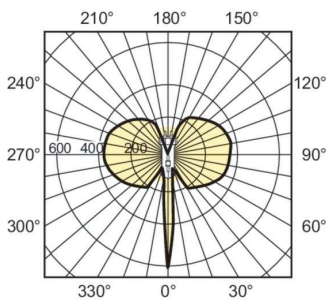

Product data

General Information		Luminous Efficacy (rated) (Nom)	
Cap-Base	G12		79 lm/W
Operating Position	UNIVERSAL [Any or Universal (U)]	Color rendering index (CRI)	83
Flux measurement reference	Sphere	Arc Length O (Nom)	5 mm
Life to 50% Failures (Nom)	12,000 hour(s)		
Light Technical		Operating and Electrical	
Color Code	830 [CCT of 3000K]	Power Consumption	39.1 W
Luminous Flux	3,100 lm	Voltage (Nom)	82 V
Color Designation	Warm White (WW)		
Chromaticity Coordinate X (Nom)	0.434	Controls and Dimming	
Chromaticity Coordinate Y (Nom)	0.398	Dimmable	No
Correlated Color Temperature (Nom)	3000 K	Mechanical and Housing	
		Bulb Finish	Clear

MASTERC colour CDM-T

Bulb Shape	T19
Net Weight (Piece)	27.000 g
Approval and Application	
Energy Efficiency Class	G
Mercury (Hg) Content (Max)	3.2 mg
Mercury (Hg) Content (Nom)	3.1 mg
Energy Consumption kWh/1000 h	40 kWh
EPREL Registration Number	473333
CE mark	Yes

Product Data

Order product name	MASTERC CDM-T 35W/830 G12 1CT/12
--------------------	----------------------------------

Full product name	MASTERC CDM-T 35W/830 G12 1CT/12
Full product code	871150019697215
Order code	928083105125
Material Nr. (12NC)	928083105125
Numerator - Quantity Per Pack	1
EAN/UPC - Product/Case	8711500196972
Numerator - Packs per outer box	12
EAN/UPC - Case	8711500196989

Dimensional drawing

Product	D (max)	D	O	L (min)	L (max)	L	C (max)
MASTERC CDM-T 35W/830 G12 1CT/12	20 mm	0.75 inch	5 mm	55 mm	57 mm	56 mm	103 mm

Photometric data

Light Distribution Diagram - MASTERC CDM-T 35W/830 G12 1CT/12