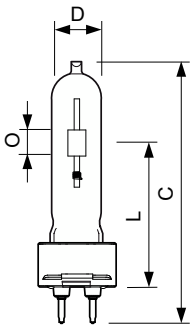

Product data

General Information		Luminous Efficacy (rated) (Nom)	
Cap-Base	G12		79 lm/W
Operating Position	UNIVERSAL [Any or Universal (U)]	Color rendering index (CRI)	83
Flux measurement reference	Sphere	Arc Length O (Nom)	5 mm
Life to 50% Failures (Nom)	12,000 hour(s)		
Light Technical		Operating and Electrical	
Color Code	830 [CCT of 3000K]	Power Consumption	39.1 W
Luminous Flux	3,100 lm	Voltage (Nom)	82 V
Color Designation	Warm White (WW)		
Chromaticity Coordinate X (Nom)	0.434	Controls and Dimming	
Chromaticity Coordinate Y (Nom)	0.398	Dimmable	No
Correlated Color Temperature (Nom)	3000 K	Mechanical and Housing	
		Bulb Finish	Clear

MASTERC colour CDM-T

Bulb Shape	T19
Net Weight (Piece)	27.000 g
Approval and Application	
Energy Efficiency Class	G
Mercury (Hg) Content (Max)	3.2 mg
Mercury (Hg) Content (Nom)	3.1 mg
Energy Consumption kWh/1000 h	40 kWh
EPREL Registration Number	473333
CE mark	Yes

Product Data

Order product name	MASTERC CDM-T 35W/830 G12 1CT/12
--------------------	----------------------------------

Full product name	MASTERC CDM-T 35W/830 G12 1CT/12
Full product code	871150019697215
Order code	928083105125
Material Nr. (12NC)	928083105125
Numerator - Quantity Per Pack	1
EAN/UPC - Product/Case	8711500196972
Numerator - Packs per outer box	12
EAN/UPC - Case	8711500196989

Dimensional drawing

Product	D (max)	D	O	L (min)	L (max)	L	C (max)
MASTERC CDM-T 35W/830 G12 1CT/12	20 mm	0.75 inch	5 mm	55 mm	57 mm	56 mm	103 mm

Photometric data

Light Distribution Diagram - MASTERC CDM-T 35W/830 G12 1CT/12