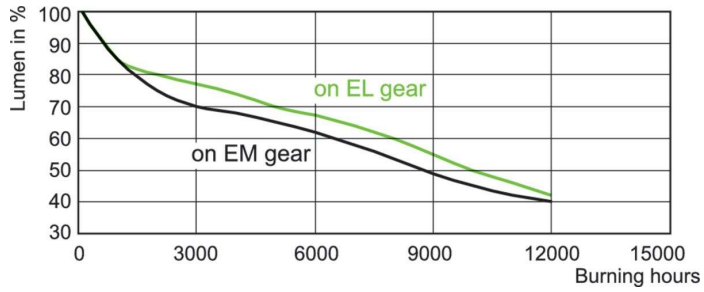

MASTERC colour CDM-T

Lifetime

Lumen Maintenance Diagram - MASTERC CDM-T 35W/830 G12 1CT/12

LDLE_CDM-T_0001-Life expectancy diagram