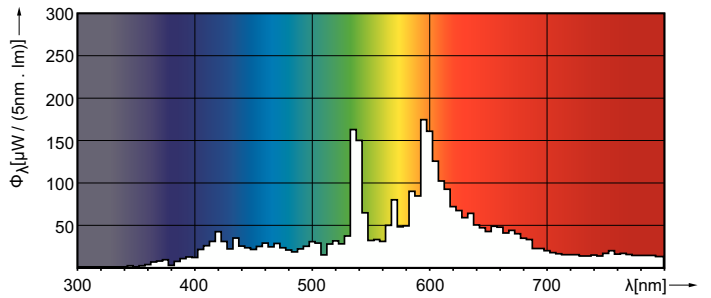

Photometric data

Light Distribution Diagram - MASTERC CDM-T 35W/830 G12 1CT/12

Spectral Power Distribution Colour - MASTERC CDM-T 35W/830 G12 1CT/12