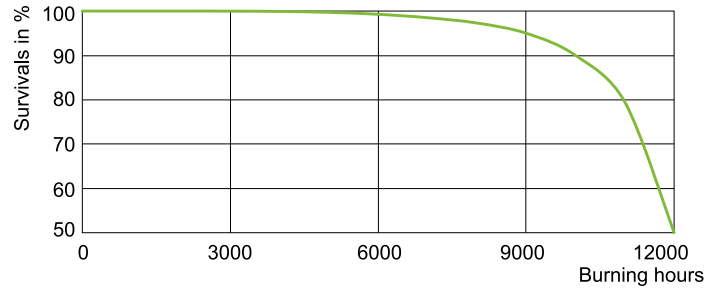

MASTERC colour CDM-T

Lifetime

Lumen Maintenance Diagram - MASTERC CDM-T 35W/830 G12 1CT/12

LDLE_CDM-T_0001-Life expectancy diagram