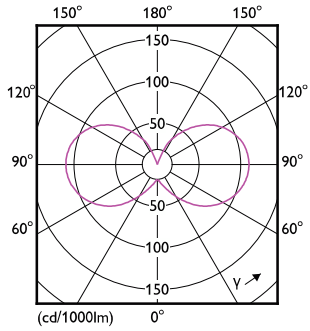

CorePro LEDcapsule LV

Date fotometrice

Light Distribution Diagram - CorePro LEDcapsuleLV 2.1-20W G4 827 D