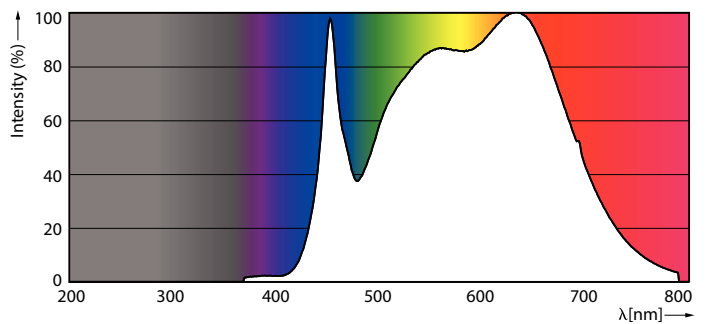

Spectral Power Distribution Colour - MAS ExpertColor 14.8-75W 940 AR111 24D