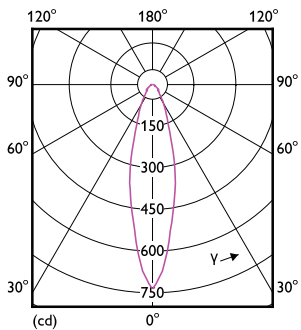

Photometric data

Light Distribution Diagram - MAS ExpertColor 14.8-75W 940 AR111 24D