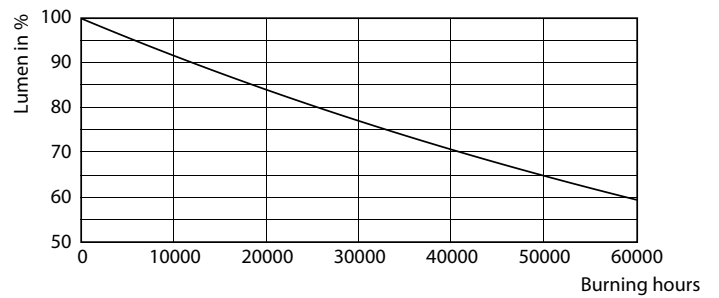

MASTER LEDspot ExpertColor AR111

Photometric data

Accent Lighting Spots - MAS ExpertColor 14.8-75W 940 AR111 24D

Lifetime

Life Expectancy Diagram - MAS ExpertColor 14.8-75W 940 AR111 24D

Lumen Maintenance Diagram - MAS ExpertColor 14.8-75W 940 AR111 24D