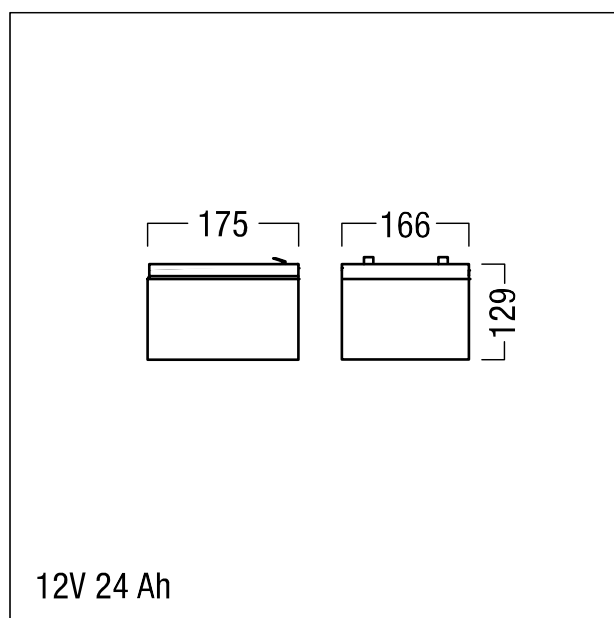

ZS_ONL_M_eBox_Akku_12V24Ah.wmf