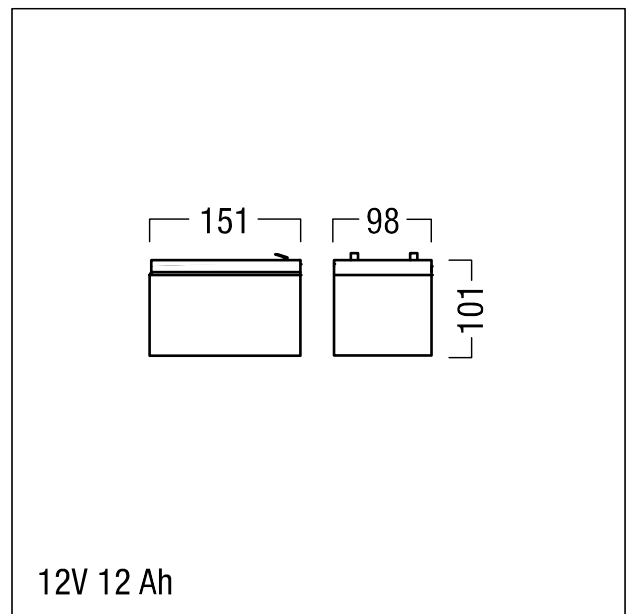

ZS_ONL_M_eBox_Akku_12V12Ah.wmf