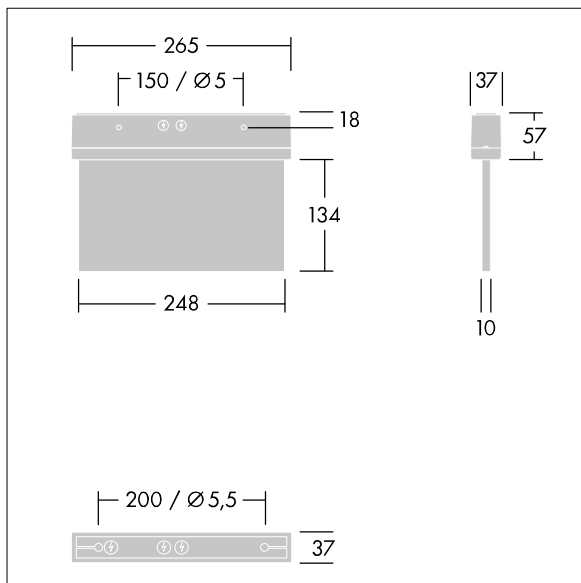

Voyager Style

THORN

96222361 VOYAGER STYLE 115 MS ECC SM-S WH

IP43 IK03  T_a-10
+40

Voyager Style

Ultra slim LED escape sign luminaire for surface mounted, wall or ceiling mounting; recessed ceiling mounting possible with optional recessed ceiling frame; Luminaire for central emergency light supply, with circuit monitoring, without single monitoring of the luminaire; ; housing made of polycarbonate ; luminaire easy to install; Quick fit terminal block, through wiring possible up to 2,5 mm²; supplied with a set of ISO 7010 mountable direction signs (left, right, up, down and blank) for viewing from a maximum distance of 23 m; mounting of signs with discrete mounting pins; zero maintenance thanks to LED technology; service life of 50,000 h at constant luminous flux; uniform backlighting of pictogram; luminance > 500 cd/m² in the white region; Power supply: 220/240 V AC; Luminaire input power: 5 W; degree of protection: IP43, class of protection: Class II electrical; Impact strength: Impact strength: IK03; Dimensions: 265 x 37 x 191 mm; weight: 0.85 kg

TLG_VYST_F_115MS.jpg

TLG_VYST_M_115MFS.wmf

Lamp position: STD - standard

Luminaire input power*: 5 W
Wartungskategorie CIE 97: D - Enclosed IP2X

All values marked with an * are rated values. Unless stated otherwise, the values apply to an ambient temperature of 25°C.