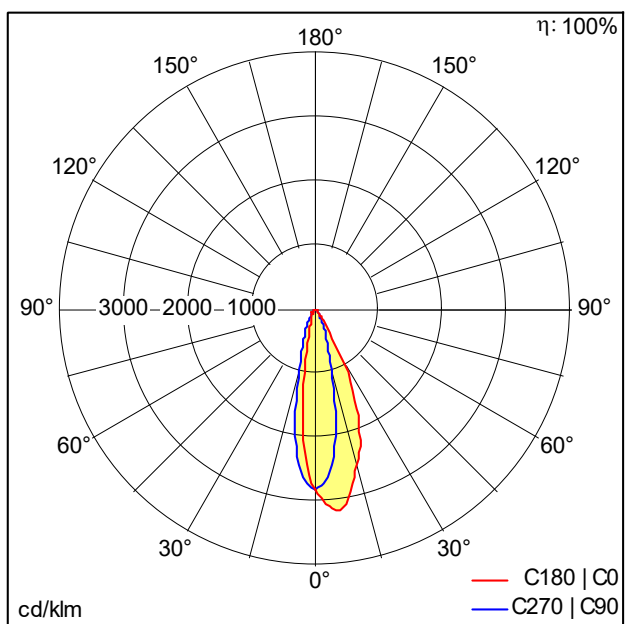

Light Distribution

STD - standard

D43625_RES_CPRO_MSC_SPOT_ECP_WH.Idt

- Light Source: LED
- Luminaire luminous flux*: 332 lm
- Total emergency luminous flux: 332 lm
- Luminaire efficacy*: 87 lm/W
- Colour Rendering Index min.: 70
- Ballast: 1 x 89800573 EM powerLED NSI DIM 5W ZUM
- Chromaticity tolerance (initial MacAdam): 5
- Rated median useful life*: L95 100000 h at 25 °C
- Luminaire input power*: 3.8 W Power factor = 0.65
- Control: PLC dimmable to 10%
- Maintenance category CIE 97: D - Enclosed IP2X

This product contains a light source of energy efficiency class D.

Please also consult the additional information on the next page