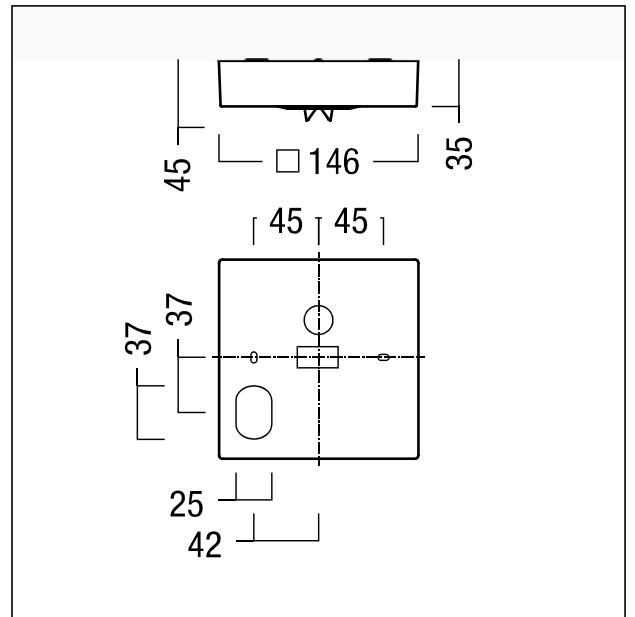

ZS_RES_M_PRO_MSC_IP40.wmf