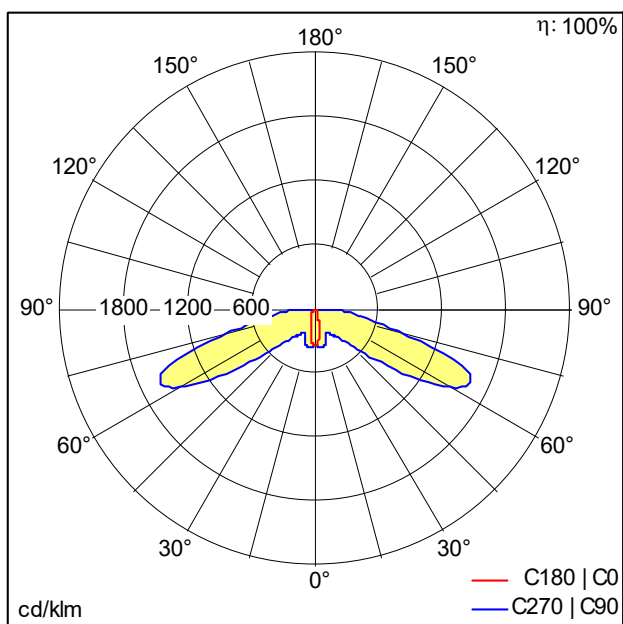

Light Distribution

STD - standard

D43503_RESC_PRO_MRCR_ESC_HP_ECD_WH.Idt

- Light Source: LED
- Luminaire luminous flux*: 562 lm
- Total emergency luminous flux: 562 lm
- Luminaire efficacy*: 78 lm/W
- Colour Rendering Index min.: 70
- Ballast: 1 x 89800571 EM powerLED NDA DIM 5W ZUM
- Chromaticity tolerance (initial MacAdam): 5
- Rated median useful life*: L95 100000 h at 25 °C
- Luminaire input power*: 7.2 W Power factor = 0.81
- Standby Power*: 0.3 W
- Dimming: Dali dimmable to 10%
- Maintenance category CIE 97: D - Enclosed IP2X

This product contains a light source of energy efficiency class D.

Please also consult the additional information on the next page