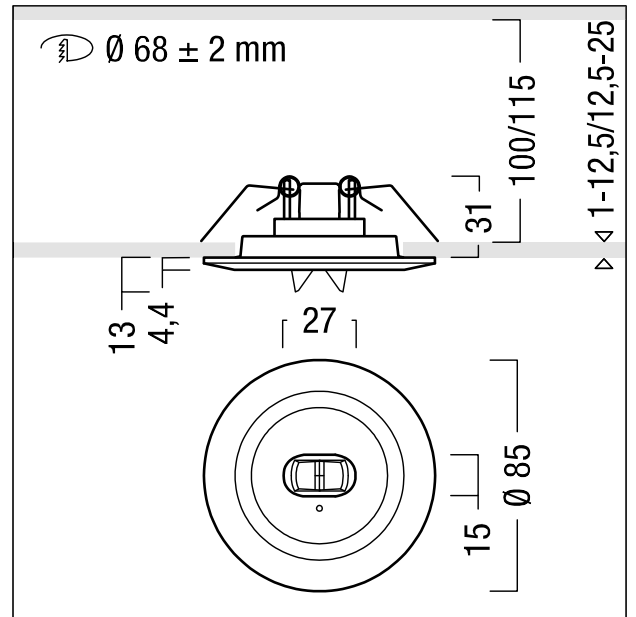

ZS_RES_M_PRO_MRCR.wmf