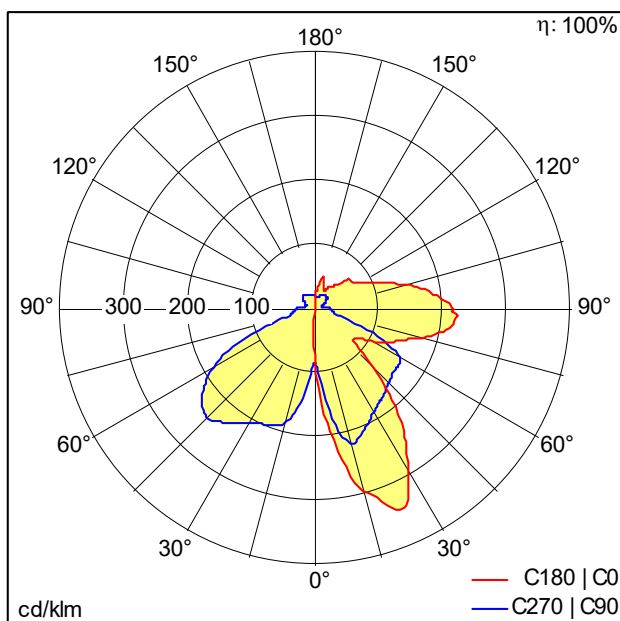

Light Distribution

STD - standard

D43821_RESC_PRO_MSW_ESCW_E1D_WH_IP65.idt

Please also consult the additional information on the next page

- Light Source: LED
- Luminaire luminous flux*: 238 lm
- Total emergency luminous flux: 238 lm
- Luminaire efficacy*: 51 lm/W
- Colour Rendering Index min.: 70
- Ballast: 1 x 89800524 EM powerLED NTx 102 DIM 5W ZUM
- Chromaticity tolerance (initial MacAdam): 5
- Rated median useful life*: L95 100000 h at 25 °C
- Luminaire input power*: 4.7 W Power factor = 0.7
- Standby Power*: 1.2 W
- Maintenance category CIE 97: D - Enclosed IP2X