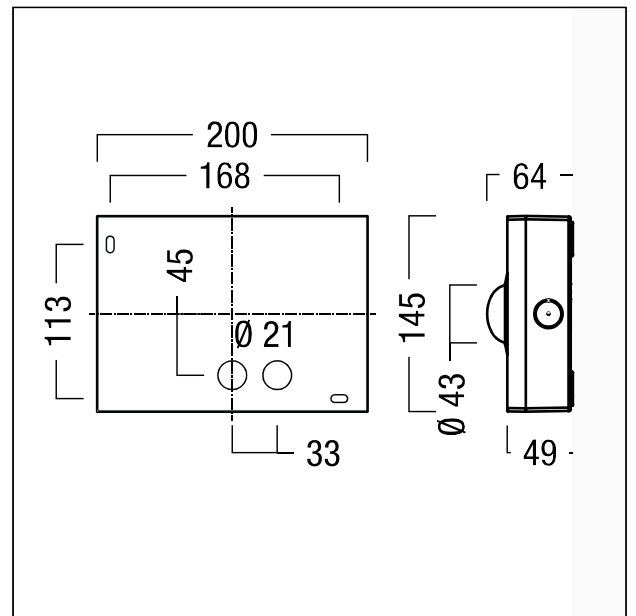

ZS_RES_M_PRO_MSW_IP65.wmf