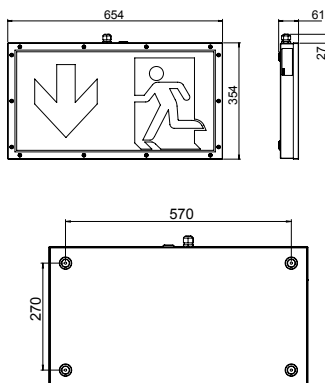

46011 LED LT CG-S

- LED escape sign luminaire with high protection class (IP65) and high viewing distance of 60m
- Suitable for use outside by using a screw gland with a ventilation membrane (see accessoires)
- Suitable for operation in food preparation facilities (dry, non-humid and without dust – for example a cold store) with requirements acc. HACCP
- Specialized electronics with components for reliable operation down to -40 °C
- Silk-screened pictogram on a robust panel (polycarbonate)
- Excellent perceptibility on account of high luminance of the white contrasting colour > 500 cd/m² in keeping with standard DIN 4844-1 and high uniformity L_{min}/L_{max} > 0.8
- Minimum service requirement due to high service life of the LEDs (up to 50,000 hours) Service life is increased at -20 °C ambient temperature
- Shortened inspection effort due to CEWA GUARD technology
- Automatic function monitoring of up to 20 luminaires per circuit
- Reduced installation cost by STAR technology
- Freely programmable mixed operation of the switching modes per luminaire in one circuit
- Increased safety with SLI-technology (**S**ingle **L**ED monitoring **I**ntelligence)

46011 LED LT CG-S

Dimensions in mm

Viewing distance	60m
Luminous flux Φ_E/Φ_N at the end of rated operating time	100 %
Housing material	Enclosure: Coated sheet metal; Panel: PC
Housing colour	White, similar RAL 9010
Weight	5.5 kg
Type of mounting	Wall mounting
Connection terminals	2 x 3 x 2.5 mm ²
Connection voltage	220 – 240 V AC, 50/60 Hz 176 – 275 V DC
Current consumption- battery operation (220 V)	50 mA
Power consumption mains operation (apparent power / effective power)	11.0 VA / 10.5 W
Power Factor	0.9
Inrush current	3 A
Permissible ambient temperature	-40 °C to +40 °C
Light source	8 x 1 W High Power LED