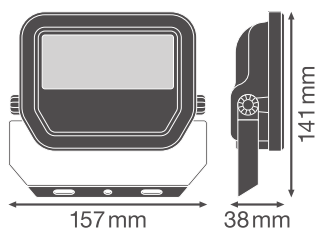

Product features

- High luminous efficacy: up to 145 lm/W
- Type of protection: IP66
- Pre-installed, flexible 1 m cable (H05RN-F), wrapped 3 x 1.0 mm² single wires
- Reflector-based, symmetric light distribution with 100° x 100° beam angle
- Mounting bracket with 30° angle and wide rotation area

Photometrical data

Luminous flux	2200 lm / 1465 lm
Luminous efficacy	133 lm/W
Color temperature	3000 K
Light color (designation)	Warm White
Color rendering index Ra	80
Standard deviation of color matching	5 sdc _m
Stroboscope effect metric (SVM)	≤0.9
Photobiological safety group acc. to EN62778	RG1
Photobiological safety group acc. to EN62471	RG1
Beam angle	100 ° x 100 °

FL 20 P 17W 2K4LM 830 PS SY100 BK

FL 20 P 17W 2K4LM 830 PS SY100 BK

Dimensions & Weight

Length	157.00 mm
Width	38.00 mm
Height	141.00 mm
Product weight	526.00 g
Cable length	1000 mm

FL 20 P SY100

Materials & Colors