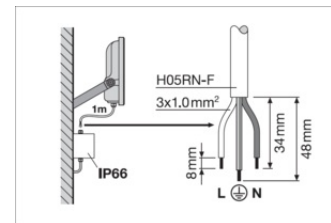

Tender texts	Document name
Tender documents	FLOODLIGHT 20 17W 2K4LM 830 PS SY100 BK-EN

LOGISTICAL DATA

Product code	Packaging unit (Pieces/Unit)	Dimensions (length x width x height)	Gross weight	Volume
4099854305788	Folding box 1	64 mm x 162 mm x 150 mm	585.00 g	1.56 dm³
4099854305795	Shipping box 12	402 mm x 338 mm x 175 mm	7604.00 g	23.78 dm³

The mentioned product code describes the smallest quantity unit which can be ordered. One shipping unit can contain one or more single products. When placing an order, for the quantity please enter single or multiples of a shipping unit.

ADDITIONAL CATALOG INFORMATION

230 Vac					
	A	B	C	⌀	⌀
8W	68	48	5.5	2x M4	0.012m²
17W	78	58	6.5	2x M5	0.015m²
41W	108	78	8.5	2x M6	0.025m²

FL 20 P 8W 2K4LM 830 PS SY100	8 W / 260 lm	8 W / 1100 lm
FL 20 P 8W 2K4LM 830 PS SY100	8 W / 260 lm	8 W / 1100 lm
FL 20 P 8W 2K4LM 830 PS SY100	8 W / 260 lm	8 W / 1100 lm
FL 20 P 17W 2K4LM 830 PS SY100	17 W / 560 lm	17 W / 2200 lm
FL 20 P 17W 2K4LM 830 PS SY100	17 W / 560 lm	17 W / 2200 lm
FL 20 P 41W 2K4LM 830 PS SY100	41 W / 1275 lm	41 W / 5000 lm
FL 20 P 41W 2K4LM 830 PS SY100	41 W / 1275 lm	41 W / 5000 lm
FL 20 P 41W 2K4LM 830 PS SY100	41 W / 1275 lm	41 W / 5000 lm

References / Links

– For Guarantee see www.ledvance.com/guarantee

DISCLAIMER

Subject to change without notice. Errors and omission excepted. Always make sure to use the most recent release.