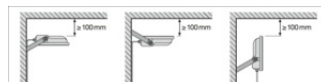

Tender texts	Document name
Tender documents	FLOODLIGHT 20 17W 2K4LM 830 PS SY100 BK-EN

LOGISTICAL DATA

Product code	Packaging unit (Pieces/Unit)	Dimensions (length x width x height)	Gross weight	Volume
4099854305788	Folding box 1	64 mm x 162 mm x 150 mm	585.00 g	1.56 dm³
4099854305795	Shipping box 12	402 mm x 338 mm x 175 mm	7604.00 g	23.78 dm³

The mentioned product code describes the smallest quantity unit which can be ordered. One shipping unit can contain one or more single products. When placing an order, for the quantity please enter single or multiples of a shipping unit.

ADDITIONAL CATALOG INFORMATION

230 Vac					
	A	B	C	⌀	⌀
8W	68	48	5.5	2x M4	0.012m²
17W	78	58	6.5	2x M5	0.015m²
41W	108	78	8.5	2x M6	0.025m²

FL 20 P 8W 2K4LM 830 PS SY100	8 W / 260 lm	8 W / 1100 lm
FL 20 P 8W 2K4LM 830 PS SY100	8 W / 260 lm	8 W / 1100 lm
FL 20 P 8W 2K4LM 830 PS SY100	8 W / 260 lm	8 W / 1100 lm
FL 20 P 17W 2K4LM 830 PS SY100	17 W / 560 lm	17 W / 2200 lm
FL 20 P 17W 2K4LM 830 PS SY100	17 W / 560 lm	17 W / 2200 lm
FL 20 P 41W 2K4LM 830 PS SY100	41 W / 1275 lm	41 W / 5000 lm
FL 20 P 41W 2K4LM 830 PS SY100	41 W / 1275 lm	41 W / 5000 lm
FL 20 P 41W 2K4LM 830 PS SY100	41 W / 1275 lm	41 W / 5000 lm

References / Links

– For Guarantee see www.ledvance.com/guarantee

DISCLAIMER

Subject to change without notice. Errors and omission excepted. Always make sure to use the most recent release.