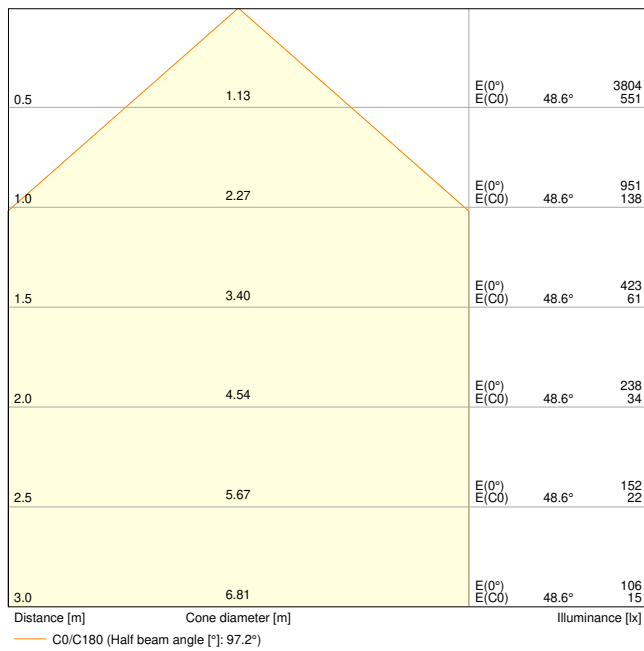

Product features

- High luminous efficacy: up to 145 lm/W
- Type of protection: IP66
- Pre-installed, flexible 1 m cable (H05RN-F), wrapped 3 x 1.0 mm² single wires
- Reflector-based, symmetric light distribution with 100° x 100° beam angle
- Mounting bracket with 30° angle and wide rotation area

Photometrical data

Luminous flux	2200 lm / 1465 lm
Luminous efficacy	133 lm/W
Color temperature	3000 K
Light color (designation)	Warm White
Color rendering index Ra	80
Standard deviation of color matching	5 sdc _m
Stroboscope effect metric (SVM)	≤0.9
Photobiological safety group acc. to EN62778	RG1
Photobiological safety group acc. to EN62471	RG1
Beam angle	100 ° x 100 °

FL 20 P 17W 2K4LM 830 PS SY100 BK

FL 20 P 17W 2K4LM 830 PS SY100 BK

Dimensions & Weight

Length	157.00 mm
Width	38.00 mm
Height	141.00 mm
Product weight	526.00 g
Cable length	1000 mm

FL 20 P SY100

Materials & Colors