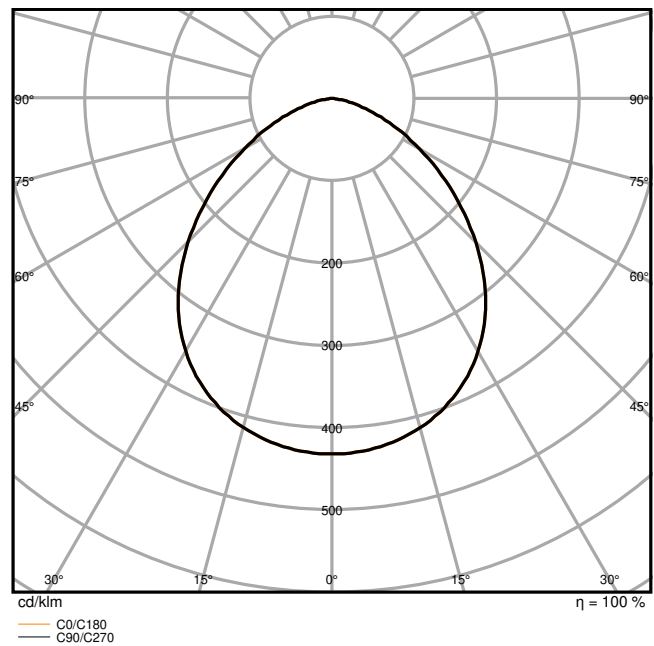

Product features

- High luminous efficacy: up to 145 lm/W
- Type of protection: IP66
- Pre-installed, flexible 1 m cable (H05RN-F), wrapped 3 x 1.0 mm² single wires
- Reflector-based, symmetric light distribution with 100° x 100° beam angle
- Mounting bracket with 30° angle and wide rotation area

Photometrical data

Luminous flux	2200 lm / 1465 lm
Luminous efficacy	133 lm/W
Color temperature	3000 K
Light color (designation)	Warm White
Color rendering index Ra	80
Standard deviation of color matching	5 sdc _m
Stroboscope effect metric (SVM)	≤0.9
Photobiological safety group acc. to EN62778	RG1
Photobiological safety group acc. to EN62471	RG1
Beam angle	100 ° x 100 °

FL 20 P 17W 2K4LM 830 PS SY100 BK

FL 20 P 17W 2K4LM 830 PS SY100 BK

Dimensions & Weight

Length	157.00 mm
Width	38.00 mm
Height	141.00 mm
Product weight	526.00 g
Cable length	1000 mm

FL 20 P SY100

Materials & Colors