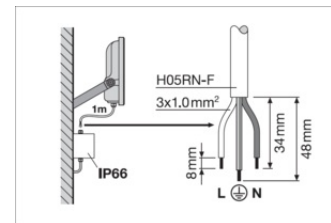

Tender texts	Document name
Tender documents	FLOODLIGHT 20 17W 2K4LM 830 PS SY100 WT-EN

LOGISTICAL DATA

Product code	Packaging unit (Pieces/Unit)	Dimensions (length x width x height)	Gross weight	Volume
4099854305801	Folding box 1	64 mm x 162 mm x 150 mm	585.00 g	1.56 dm³
4099854305818	Shipping box 12	402 mm x 338 mm x 175 mm	7604.00 g	23.78 dm³

The mentioned product code describes the smallest quantity unit which can be ordered. One shipping unit can contain one or more single products. When placing an order, for the quantity please enter single or multiples of a shipping unit.

ADDITIONAL CATALOG INFORMATION

230 Vac					
	A	B	C	IP	Beam diameter
8W	68	48	5.5	2x M4	0.012m²
17W	78	58	6.5	2x M5	0.015m²
41W	108	78	8.5	2x M6	0.025m²

FL 20 P 8W 2K4LM 830 PS SY100	8 W / 260 lm	8 W / 1100 lm
FL 20 P 8W 2K4LM 830 PS SY100	8 W / 260 lm	8 W / 1100 lm
FL 20 P 8W 2K4LM 830 PS SY100	8 W / 260 lm	8 W / 1100 lm
FL 20 P 17W 2K4LM 830 PS SY100	17 W / 400 lm	17 W / 2000 lm
FL 20 P 17W 2K4LM 830 PS SY100	17 W / 400 lm	17 W / 2000 lm
FL 20 P 41W 2K4LM 830 PS SY100	41 W / 800 lm	41 W / 2000 lm
FL 20 P 41W 2K4LM 830 PS SY100	41 W / 800 lm	41 W / 2000 lm
FL 20 P 41W 2K4LM 830 PS SY100	41 W / 800 lm	41 W / 2000 lm

References / Links

- For Guarantee see www.ledvance.com/guarantee

DISCLAIMER

Subject to change without notice. Errors and omission excepted. Always make sure to use the most recent release.