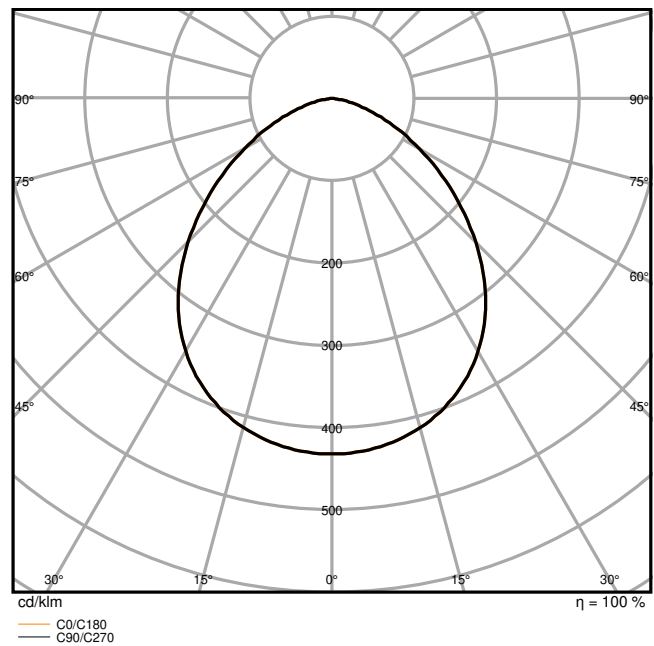

Product features

- High luminous efficacy: up to 145 lm/W
- Type of protection: IP66
- Pre-installed, flexible 1 m cable (H05RN-F), wrapped 3 x 1.0 mm² single wires
- Reflector-based, symmetric light distribution with 100° x 100° beam angle
- Mounting bracket with 30° angle and wide rotation area

Photometrical data

Luminous flux	2200 lm / 1465 lm
Luminous efficacy	133 lm/W
Color temperature	3000 K
Light color (designation)	Warm White
Color rendering index Ra	80
Standard deviation of color matching	5 sdc _m
Stroboscope effect metric (SVM)	≤0.9
Photobiological safety group acc. to EN62778	RG1
Photobiological safety group acc. to EN62471	RG1
Beam angle	100 ° x 100 °

FL 20 P 17W 2K4LM 830 PS SY100 WT

FL 20 P 17W 2K4LM 830 PS SY100 WT

Dimensions & Weight

Length	157.00 mm
Width	38.00 mm
Height	141.00 mm
Product weight	526.00 g
Cable length	1000 mm

FL 20 P SY100

Materials & Colors