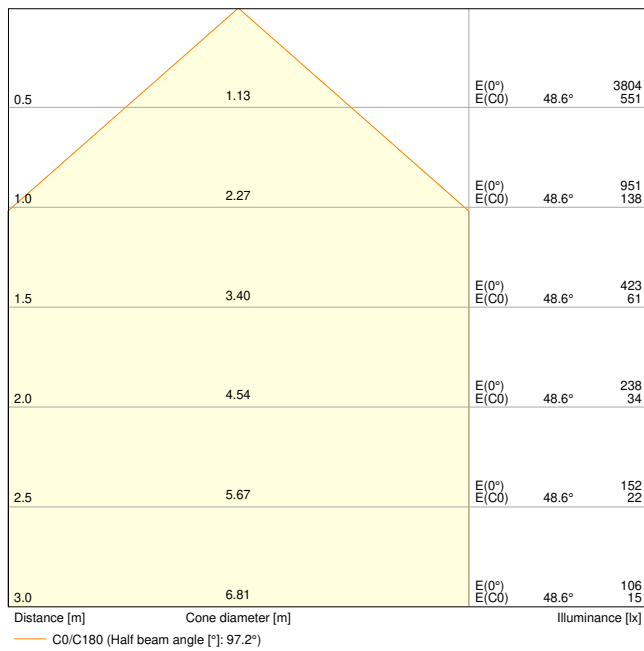

Product features

- High luminous efficacy: up to 145 lm/W
- Type of protection: IP66
- Pre-installed, flexible 1 m cable (H05RN-F), wrapped 3 x 1.0 mm² single wires
- Reflector-based, symmetric light distribution with 100° x 100° beam angle
- Mounting bracket with 30° angle and wide rotation area

Photometrical data

Luminous flux	2200 lm / 1465 lm
Luminous efficacy	133 lm/W
Color temperature	3000 K
Light color (designation)	Warm White
Color rendering index Ra	80
Standard deviation of color matching	5 sdc _m
Stroboscope effect metric (SVM)	≤0.9
Photobiological safety group acc. to EN62778	RG1
Photobiological safety group acc. to EN62471	RG1
Beam angle	100 ° x 100 °

FL 20 P 17W 2K4LM 830 PS SY100 WT

FL 20 P 17W 2K4LM 830 PS SY100 WT

Dimensions & Weight

Length	157.00 mm
Width	38.00 mm
Height	141.00 mm
Product weight	526.00 g
Cable length	1000 mm

FL 20 P SY100

Materials & Colors