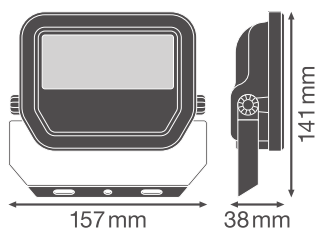

Product features

- High luminous efficacy: up to 145 lm/W
- Type of protection: IP66
- Pre-installed, flexible 1 m cable (H05RN-F), wrapped 3 x 1.0 mm² single wires
- Reflector-based, symmetric light distribution with 100° x 100° beam angle
- Mounting bracket with 30° angle and wide rotation area

Photometrical data

Luminous flux	2200 lm / 1465 lm
Luminous efficacy	133 lm/W
Color temperature	3000 K
Light color (designation)	Warm White
Color rendering index Ra	80
Standard deviation of color matching	5 sdc _m
Stroboscope effect metric (SVM)	≤0.9
Photobiological safety group acc. to EN62778	RG1
Photobiological safety group acc. to EN62471	RG1
Beam angle	100 ° x 100 °

FL 20 P 17W 2K4LM 830 PS SY100 WT

FL 20 P 17W 2K4LM 830 PS SY100 WT

Dimensions & Weight

Length	157.00 mm
Width	38.00 mm
Height	141.00 mm
Product weight	526.00 g
Cable length	1000 mm

FL 20 P SY100

Materials & Colors