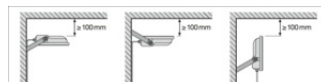

Tender texts	Document name
Tender documents	FLOODLIGHT 20 17W 2K4LM 830 PS SY100 WT-EN

LOGISTICAL DATA

Product code	Packaging unit (Pieces/Unit)	Dimensions (length x width x height)	Gross weight	Volume
4099854305801	Folding box 1	64 mm x 162 mm x 150 mm	585.00 g	1.56 dm³
4099854305818	Shipping box 12	402 mm x 338 mm x 175 mm	7604.00 g	23.78 dm³

The mentioned product code describes the smallest quantity unit which can be ordered. One shipping unit can contain one or more single products. When placing an order, for the quantity please enter single or multiples of a shipping unit.

ADDITIONAL CATALOG INFORMATION

230 Vac					
	A	B	C	IP	Beam diameter
8W	68	48	5.5	2x M4	0.012m²
17W	78	58	6.5	2x M5	0.015m²
41W	108	78	8.5	2x M6	0.025m²

FL 20 P 8W 2K4LM 830 PS SY100	8 W / 260 lm	8 W / 1100 lm
FL 20 P 8W 2K4LM 830 PS SY100	8 W / 260 lm	8 W / 1100 lm
FL 20 P 8W 2K4LM 830 PS SY100	8 W / 260 lm	8 W / 1100 lm
FL 20 P 17W 2K4LM 830 PS SY100	17 W / 400 lm	17 W / 2000 lm
FL 20 P 17W 2K4LM 830 PS SY100	17 W / 400 lm	17 W / 2000 lm
FL 20 P 41W 2K4LM 830 PS SY100	41 W / 800 lm	41 W / 2000 lm
FL 20 P 41W 2K4LM 830 PS SY100	41 W / 800 lm	41 W / 2000 lm
FL 20 P 41W 2K4LM 830 PS SY100	41 W / 800 lm	41 W / 2000 lm

References / Links

- For Guarantee see www.ledvance.com/guarantee

DISCLAIMER

Subject to change without notice. Errors and omission excepted. Always make sure to use the most recent release.