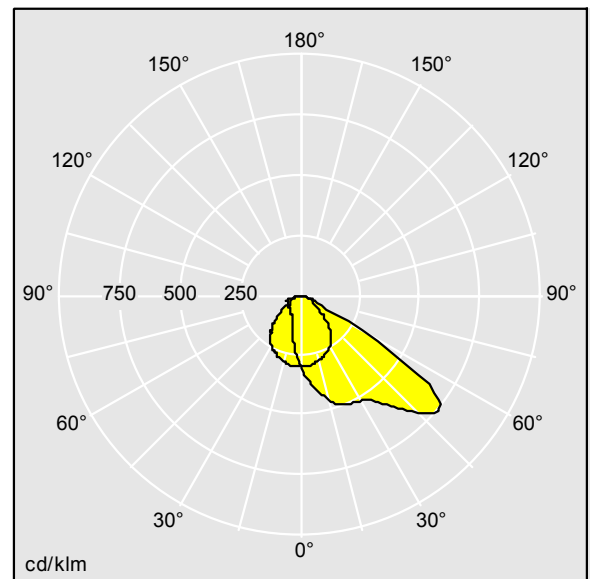

Areaflood Pro

A compact, lightweight, general purpose LED area floodlight. With medium body. LED converter configured for power reduction, effective 3 hours before and 5 hours after a calculated midnight, driving 72 LEDs at 700mA with asymmetrical 40° light distribution. IP66, IK08, Class I electrical. Body: die-cast aluminium, Light grey 150 sanded textured (close to RAL9006).. Enclosure: 4mm thick toughened glass. Reversible mounting stirrup supplied, optional spigot adaptors available separately for post top mounting. Complete with 4000K LED.

Dimensions: 458 x 490 x 139 mm
Luminaire input power: 150 W
Luminaire luminous flux: 21898 lm
Luminaire efficacy: 146 lm/W
weight: 13.81 kg
Scx: 0.064 m²

TLG_AFLP_F_MEDIUMPDB.jpg

TLG_AFLP_M_MED.wmf

TL_AFM72L70AS4740.ltd

Lamp position: STD - standard
Light Source: LED
Luminaire luminous flux*: 21898 lm
Luminaire efficacy*: 146 lm/W
Lamp efficacy: 145 lm/W
Colour Rendering Index min.: 70
LOR: 1,00 ULOR: 0,00 DLOR: 1,00