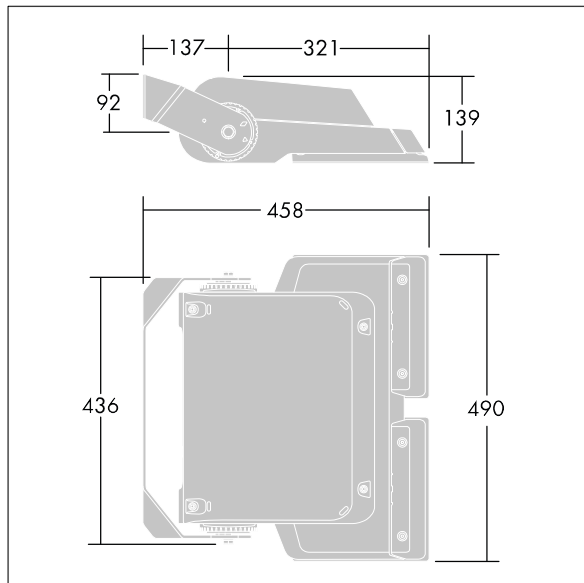

Areaflood Pro

A compact, lightweight, general purpose LED area floodlight. With medium body. LED converter configured for power reduction, effective 3 hours before and 5 hours after a calculated midnight, driving 72 LEDs at 700mA with asymmetrical 40° light distribution. IP66, IK08, Class I electrical. Body: die-cast aluminium, Light grey 150 sanded textured (close to RAL9006).. Enclosure: 4mm thick toughened glass. Reversible mounting stirrup supplied, optional spigot adaptors available separately for post top mounting. Complete with 4000K LED.

Dimensions: 458 x 490 x 139 mm
Luminaire input power: 150 W
Luminaire luminous flux: 21898 lm
Luminaire efficacy: 146 lm/W
weight: 13.81 kg
Scx: 0.064 m²

TLG_AFLP_F_MEDIUMPDB.jpg

TLG_AFLP_M_MED.wmf

TL_AFM72L70AS4740.ltd

Lamp position: STD - standard
Light Source: LED
Luminaire luminous flux*: 21898 lm
Luminaire efficacy*: 146 lm/W
Lamp efficacy: 145 lm/W
Colour Rendering Index min.: 70
LOR: 1,00 ULOR: 0,00 DLOR: 1,00