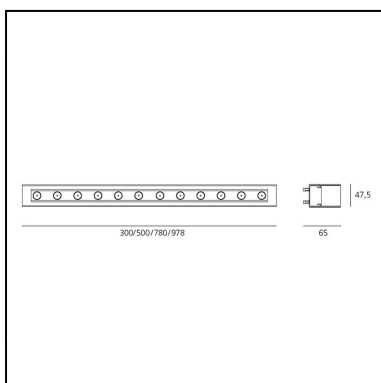

## LUMINAIRE

- Power Supply: **Elettronic**
- Watt: **34W**
- Voltage: **24 Vdc**
- Delivered lumen output: **2919lm**
- CCT: **3000K**
- Efficiency: **82%**
- Efficacy: **85.85lm/W**
- CRI: **80**

## DIMENSIONS

- Length: **978 mm**
- Width: **48 mm**
- Height: **90 mm**
- Weight: **kg 2.77**
- Impact Resistance: **IK07**