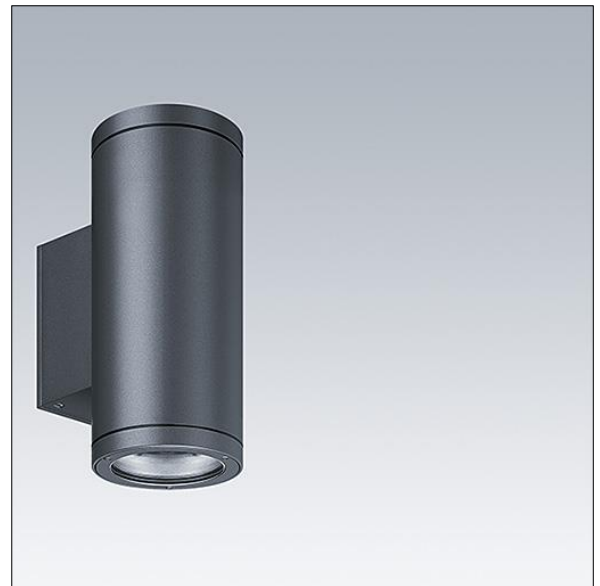

Cesar Wall

THORN

96632342 CESAR W 140 5L90 930 MB

LED	16W CESW_5L90-930MB	IP65	IK08			T _a -25 +40
-----	---------------------	------	------	---	---	---------------------------

Cesar Wall

A wall mounted, architectural LED luminaire for decorative facade lighting, with 1 window, medium distribution. 5 LEDs driven at 900mA. Fixed output LED driver. Class I electrical, IP65, IK08. Housing: die-cast aluminium, powder coated textured anthracite (close to RAL7043). Working ambient temperature: -25°C to +40°C. Complete with 3000K LED.

Dimensions: 210 x 315 x 140 mm
Luminaire input power: 16 W
Luminaire luminous flux: 954 lm
Luminaire efficacy: 60 lm/W
Weight: 3.2 kg

TLG_CESA_F_W140.jpg

TLG_CESA_M_W140.wmf

TL_CESW5L90-930MB.idt

Lamp position: STD - standard
Light Source: LED
Luminaire luminous flux*: 954 lm
Luminaire efficacy*: 60 lm/W
Lamp efficacy: 59 lm/W
Colour Rendering Index min.: 90
LOR: 1,00 ULOR: 0,00 DLOR: 1,00