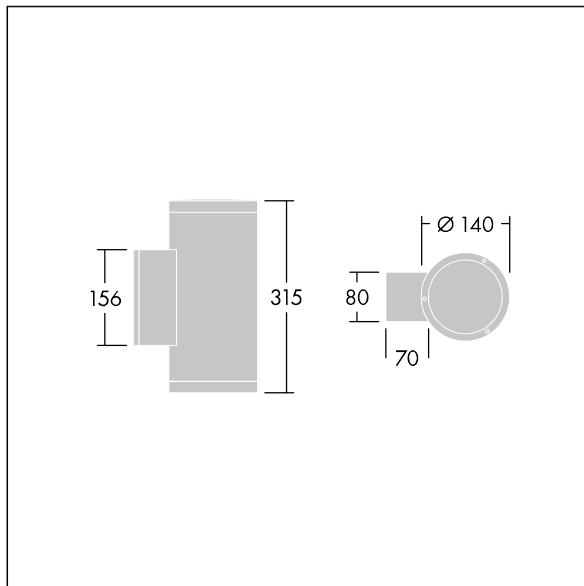

Cesar Wall

THORN

96632342 CESAR W 140 5L90 930 MB

LED	16W CESW_5L90-930MB	IP65	IK08			T _a -25 +40
-----	---------------------	------	------	---	---	---------------------------

Cesar Wall

A wall mounted, architectural LED luminaire for decorative facade lighting, with 1 window, medium distribution. 5 LEDs driven at 900mA. Fixed output LED driver. Class I electrical, IP65, IK08. Housing: die-cast aluminium, powder coated textured anthracite (close to RAL7043). Working ambient temperature: -25°C to +40°C. Complete with 3000K LED.

Dimensions: 210 x 315 x 140 mm
Luminaire input power: 16 W
Luminaire luminous flux: 954 lm
Luminaire efficacy: 60 lm/W
Weight: 3.2 kg

TLG_CESA_F_W140.jpg

TLG_CESA_M_W140.wmf

TL_CESW5L90-930MB.idt

Lamp position: STD - standard
Light Source: LED
Luminaire luminous flux*: 954 lm
Luminaire efficacy*: 60 lm/W
Lamp efficacy: 59 lm/W
Colour Rendering Index min.: 90
LOR: 1,00 ULOR: 0,00 DLOR: 1,00

Correlated colour temperature: 3000 Kelvin
Chromaticity tolerance (initial MacAdam): 3
Rated useful life (B10)*:
L70 50000h at 25°C
Ballast: 1x LED_DRV
Luminaire input power*: 16 W Power factor = 0.95
Dimming: FIX