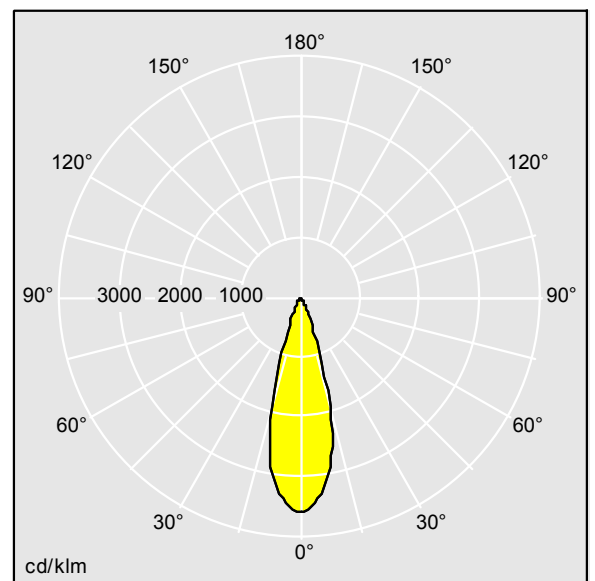

Cesar Wall

THORN

96632342 CESAR W 140 5L90 930 MB

LED	16W CESW_5L90-930MB	IP65	IK08			T _a -25 +40
-----	---------------------	------	------	---	---	---------------------------

Cesar Wall

A wall mounted, architectural LED luminaire for decorative facade lighting, with 1 window, medium distribution. 5 LEDs driven at 900mA. Fixed output LED driver. Class I electrical, IP65, IK08. Housing: die-cast aluminium, powder coated textured anthracite (close to RAL7043). Working ambient temperature: -25°C to +40°C. Complete with 3000K LED.

Dimensions: 210 x 315 x 140 mm
Luminaire input power: 16 W
Luminaire luminous flux: 954 lm
Luminaire efficacy: 60 lm/W
Weight: 3.2 kg

TLG_CESA_F_W140.jpg

TLG_CESA_M_W140.wmf

TL_CESW5L90-930MB.idt

Lamp position: STD - standard
Light Source: LED
Luminaire luminous flux*: 954 lm
Luminaire efficacy*: 60 lm/W
Lamp efficacy: 59 lm/W
Colour Rendering Index min.: 90
LOR: 1,00 ULOR: 0,00 DLOR: 1,00