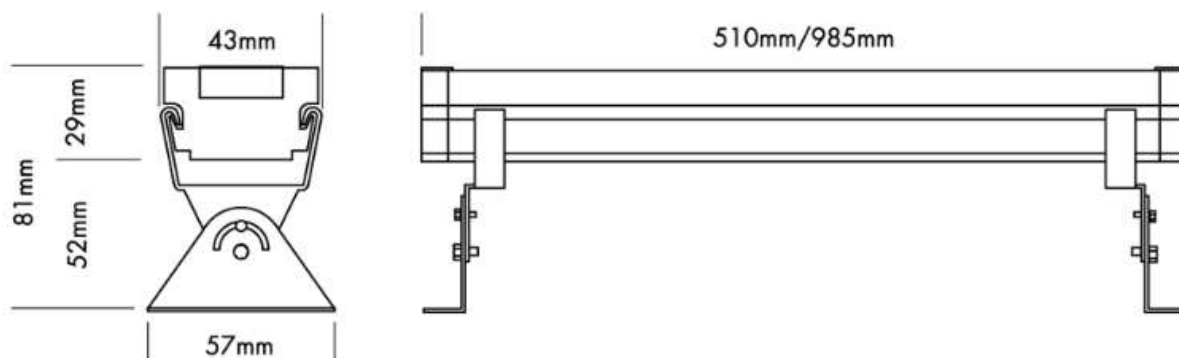

Datasheet

PROLED BAR SLIMLINE MONO IP65

PROLED[®]

Article number: L1456UR
Article name: PROLED BAR SLIMLINE MONO IP65
Article description: PROLED BAR SLIMLINE WW AG 50cm
GTIN: 4251158422138

picture similar

Photometrical properties:

Light flux:	950 lm
Color appearance:	warm white
CCT:	3000 K
CRI:	80
Beam angle:	25 °

Electrical properties:

Voltage supply:	24 VDC
Electrical safety class:	III
Power consumption:	14 W
Luminaire luminous efficacy:	68 lm/W
EEC (EU 2019/2015):	
Control:	with separate controller

Technical properties:

Connection:	1x Cable with IP68 plug male; 2 x 1 mm ² ; 40 cm 1x Cable with IP68 plug female; 2 x 1 mm ² ; 40 cm
IP safety class:	IP65 (for outdoor use)
Adjustable:	swivelling
Reflector surface:	without

Housing and size:

Size:	500 x 43 x 110 mm (l x w x h)
Housing colour:	grey
Housing material:	alu
Housing surface:	matt
Product weight:	1,300 kg

Mounting instructions:

For outdoor use:	✓
Mounting place:	Stand mounting, Wall-ceiling mounting, Floor installation
Mounting type:	screwable
Operating device:	excl. driver
Ambient temperature:	-10 °C to 45 °C
Average lifetime**:	50.000 h at L80/B10