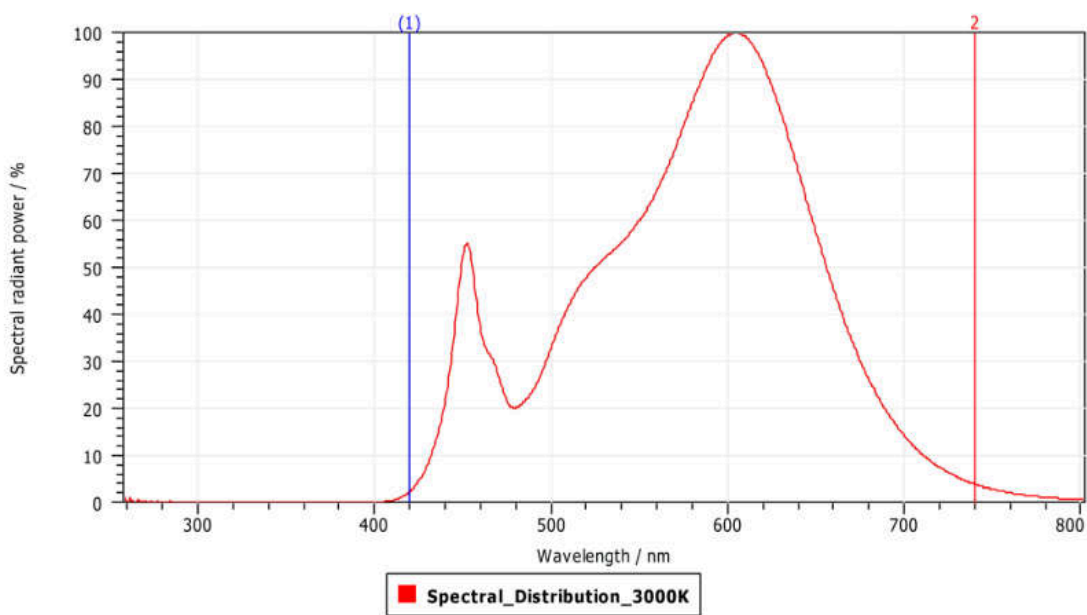

Mounting instructions:

For outdoor use:	✓
Mounting place:	Stand mounting, Wall-ceiling mounting, Floor installation
Mounting type:	screwable
Operating device:	excl. driver
Ambient temperature:	-10 °C to 45 °C
Average lifetime**:	50.000 h at L80/B10

** With correct installation and suitable thermal management.

Spectral distribution: