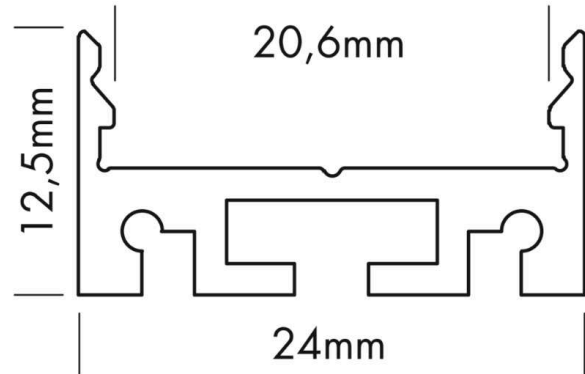

Datasheet

PROLED ALUMINIUM PROFILE M-LINE EXTRA LOW 24

PROLED[®]

Article number: L69A002
Article name: PROLED ALUMINIUM PROFILE M-LINE EXTRA LOW 24
Article description: PROLED ALU PROFILE M-LINE EXT LOW 24 2M
GTIN: 4251158416137

picture similar

Technical properties:

Shape:	angular
Housing colour:	silver
Housing material:	alu
Housing surface:	anodized
Ambient temperature:	-10 °C to 45 °C
Accessories type:	Profile

Housing and size:

Size:	2000 x 24 x 12.5 mm (l x w x h)
Product weight:	0,558 kg

Date: 30.4.2024

Technical amendments and errors reserved.

PROLED[®]

MBN GmbH | Balthasar-Schaller-Str. 3 | 86616 Friedberg | Germany

Phone +49.821.60099-0 | Fax +49.821.60099-99