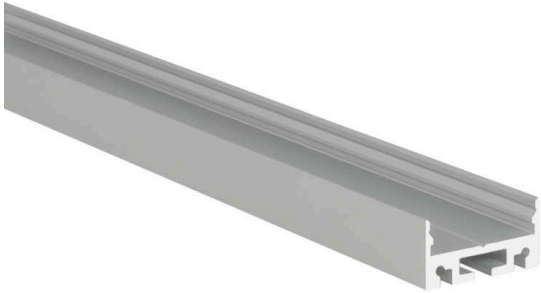

Datasheet

PROLED ALUMINIUM PROFILE M-LINE EXTRA LOW 24

PROLED[®]

Article number: L69A002
Article name: PROLED ALUMINIUM PROFILE M-LINE EXTRA LOW 24
Article description: PROLED ALU PROFILE M-LINE EXT LOW 24 2M
GTIN: 4251158416137

picture similar

Technical properties:

Shape:	angular
Housing colour:	silver
Housing material:	alu
Housing surface:	anodized
Ambient temperature:	-10 °C to 45 °C
Accessories type:	Profile

Housing and size:

Size:	2000 x 24 x 12.5 mm (l x w x h)
Product weight:	0,558 kg

Date: 30.4.2024

Technical amendments and errors reserved.

PROLED[®]

MBN GmbH | Balthasar-Schaller-Str. 3 | 86616 Friedberg | Germany

Phone +49.821.60099-0 | Fax +49.821.60099-99