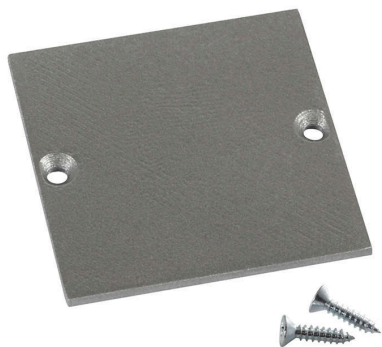

# Datasheet

PROLED ALUMINIUM END CAP SQ-LINE

**PROLED**<sup>®</sup>

Article number: L69QS3SE  
Article name: PROLED ALUMINIUM END CAP SQ-LINE  
Article description: PROLED ALU END CAP FLAT SQ-LINE STD/STD2  
GTIN: 4251158441887

## Technical properties:

Shape:	angular
Housing colour:	silver
Housing material:	alu
Housing surface:	anodized
Ambient temperature:	-10 °C to 45 °C
Accessories type:	End cap

## Housing and size:

Size:	35 x 2 x 35 mm (l x w x h)
Product weight:	0,010 kg

Date: 30.4.2024

Technical amendments and errors reserved.

**PROLED**<sup>®</sup>

MBN GmbH | Balthasar-Schaller-Str. 3 | 86616 Friedberg | Germany