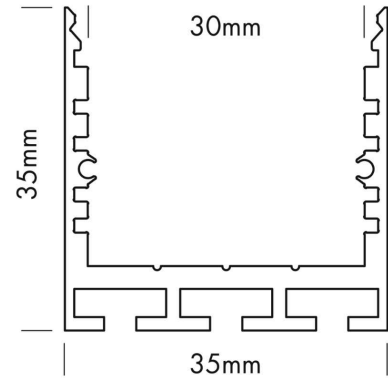

# Datasheet

PROLED ALUMINIUM PROFILE SQ-LINE STANDARD 24

**PROLED**<sup>®</sup>

Article number: L69Q02S  
Article name: PROLED ALUMINIUM PROFILE SQ-LINE STANDARD 24  
Article description: PROLED ALU PROFILE SQ-LINE STD 24 2m  
GTIN: 4251158441870

## Technical properties:

Shape:	angular
Housing colour:	silver
Housing material:	alu
Housing surface:	anodized
Ambient temperature:	-10 °C to 45 °C
Accessories type:	Profile

## Housing and size:

Size:	2000 x 35 x 35 mm (l x w x h)
Product weight:	1,304 kg

Date: 30.4.2024

Technical amendments and errors reserved.

**PROLED**<sup>®</sup>

MBN GmbH | Balthasar-Schaller-Str. 3 | 86616 Friedberg | Germany