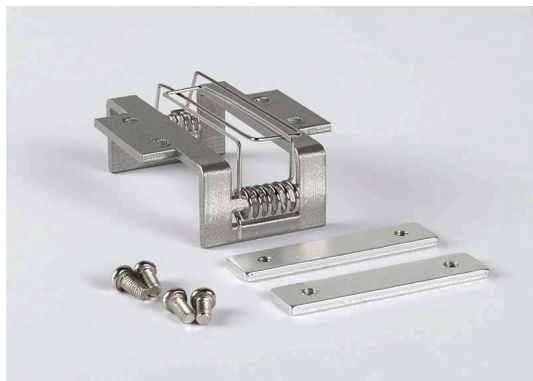

# Datasheet

PROLED SPRING MOUNTING CLIPS

**PROLED**<sup>®</sup>

Article number: L69FSSM  
Article name: PROLED SPRING MOUNTING CLIPS  
Article description: PROLED ALU L-LINE SPRING MOUNTING CLIP  
GTIN: 4251158447377

## Technical properties:

Accessories type:	mounting holder
-------------------	-----------------

## Housing and size:

Housing colour:	grey
Housing material:	alu
Product weight:	0,040 kg

Date: 30.4.2024

Technical amendments and errors reserved.

**PROLED**<sup>®</sup>

MBN GmbH | Balthasar-Schaller-Str. 3 | 86616 Friedberg | Germany