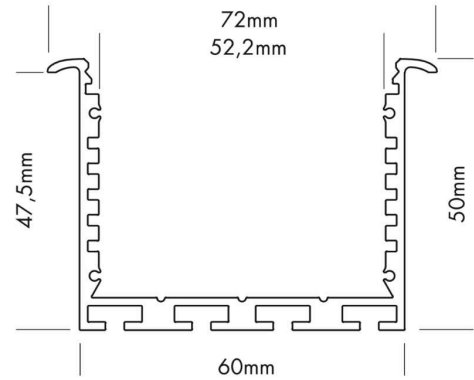

Datasheet

PROLED ALUMINIUM PROFILE L-LINE D REC 24

PROLED[®]

Article number: L69FD2RW
Article name: PROLED ALUMINIUM PROFILE L-LINE D REC 24
Article description: PROLED ALU PROFILE L-LINE D REC 24 W 2m
GTIN: 4251158433394

picture similar

Technical properties:

Shape:	angular
Housing colour:	white
Housing material:	alu
Housing surface:	powder coated
Ambient temperature:	-10 °C to 45 °C
Accessories type:	Profile

Housing and size:

Size:	2000 x 72 x 50 mm (l x w x h)
Product weight:	2,514 kg

Mounting instructions:

Cutting width:	60 mm
Cutting depth:	48 mm

Date: 30.4.2024

Technical amendments and errors reserved.

PROLED[®]

MBN GmbH | Balthasar-Schaller-Str. 3 | 86616 Friedberg | Germany