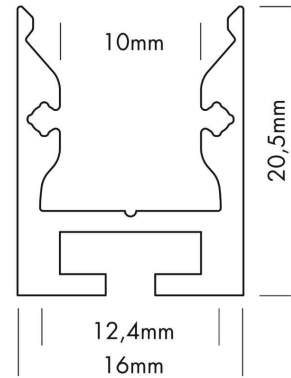

Datasheet

PROLED ALUMINIUM PROFILE S-LINE STANDARD 24

PROLED[®]

Article number: L69120
Article name: PROLED ALUMINIUM PROFILE S-LINE STANDARD 24
Article description: PROLED ALU PROFILE S-LINE STD 24 2m
GTIN: 4251158433691

picture similar

Technical properties:

Shape:	angular
Housing colour:	silver
Housing material:	alu
Housing surface:	anodized
Ambient temperature:	-10 °C to 45 °C
Accessories type:	Profile

Housing and size:

Size:	2000 x 16 x 20.5 mm (l x w x h)
Product weight:	0,626 kg

Date: 30.4.2024

Technical amendments and errors reserved.

PROLED[®]

MBN GmbH | Balthasar-Schaller-Str. 3 | 86616 Friedberg | Germany

Phone +49.821.60099-0 | Fax +49.821.60099-99