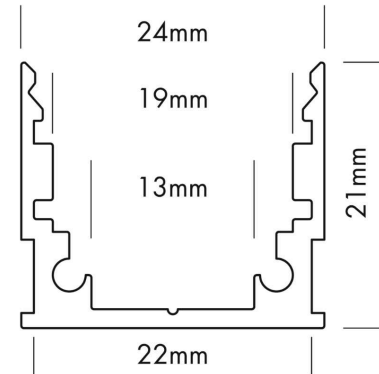

Datasheet

PROLED ALUMINIUM PROFILE M-LINE STANDARD

PROLED[®]

Article number: L690000
Article name: PROLED ALUMINIUM PROFILE M-LINE STANDARD
Article description: PROLED ALU PROFILE M-LINE STD 2m
GTIN: 4251158413792

picture similar

Technical properties:

Shape:	angular
Housing colour:	silver
Housing material:	alu
Housing surface:	anodized
Ambient temperature:	-10 °C to 45 °C
Accessories type:	Profile

Housing and size:

Size:	2000 x 24 x 21 mm (l x w x h)
Product weight:	0,626 kg

Date: 30.4.2024

Technical amendments and errors reserved.

PROLED[®]

MBN GmbH | Balthasar-Schaller-Str. 3 | 86616 Friedberg | Germany

Phone +49.821.60099-0 | Fax +49.821.60099-99