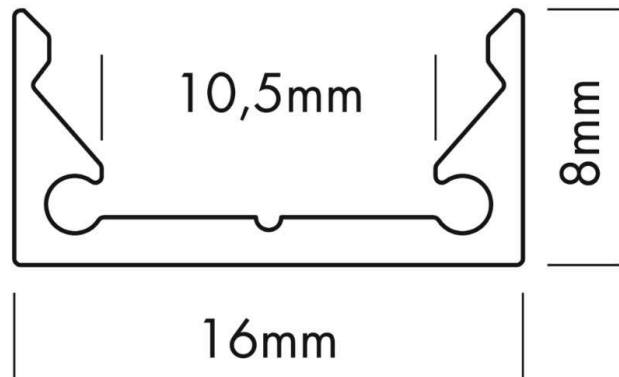

# Datasheet

PROLED ALUMINIUM PROFILE S-LINE CURVE

**PROLED**<sup>®</sup>

Article number: L69100CX  
Article name: PROLED ALUMINIUM PROFILE S-LINE CURVE  
Article description: PROLED ALU PROFILE S-LINE CURVE 3m  
GTIN: 4251158442167

## Technical properties:

Shape:	angular
Housing colour:	silver
Housing material:	alu
Housing surface:	roh
Ambient temperature:	-10 °C to 45 °C
Accessories type:	Profile

## Housing and size:

Size:	3000 x 16 x 8 mm (l x w x h)
Product weight:	0,321 kg