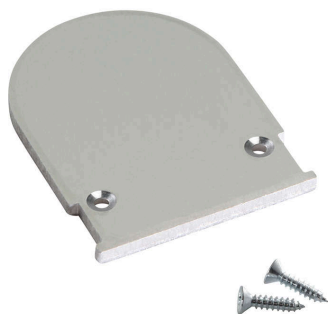

Datasheet

PROLED ALUMINIUM END CAP M-LINE LOW

PROLED[®]

Article number: L69BR2E
Article name: PROLED ALUMINIUM END CAP M-LINE LOW
Article description: PROLED ALU END CAP ROUND M-LINE LOW
GTIN: 4251158416335

picture similar

Technical properties:

Shape:	round
Housing colour:	silver
Housing material:	alu
Housing surface:	anodized
Ambient temperature:	-10 °C to 45 °C
Accessories type:	End cap

Housing and size:

Size:	24 x 2 x 32 mm (l x w x h)
Product weight:	0,004 kg