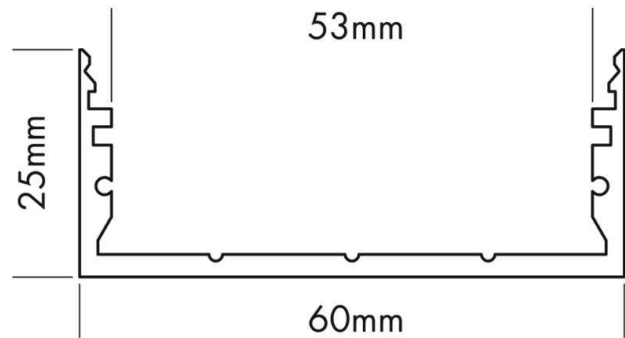

Datasheet

PROLED ALUMINIUM PROFILE L-LINE LOW

PROLED[®]

Article number: L69F00LW
Article name: PROLED ALUMINIUM PROFILE L-LINE LOW
Article description: PROLED ALU PROFILE L-LINE LOW 2M WHITE
GTIN: 4251158416694

picture similar

Technical properties:

Shape:	angular
Housing colour:	white
Housing material:	alu
Housing surface:	powder coated
Ambient temperature:	-10 °C to 45 °C
Accessories type:	Profile

Housing and size:

Size:	2000 x 60 x 25 mm (l x w x h)
Product weight:	1,400 kg

Date: 30.4.2024

Technical amendments and errors reserved.

PROLED[®]

MBN GmbH | Balthasar-Schaller-Str. 3 | 86616 Friedberg | Germany

Phone +49.821.60099-0 | Fax +49.821.60099-99