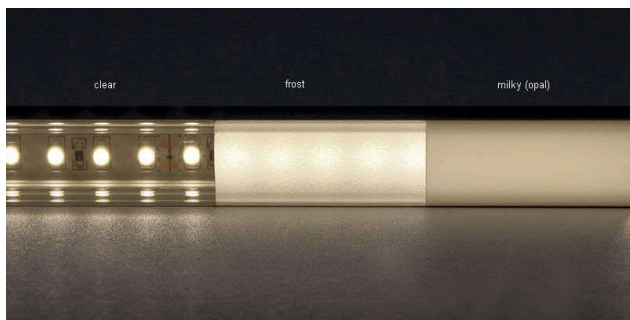

Datasheet

PROLED PLASTIC COVERS L-LINE

PROLED[®]

Article number: L69FS3F
Article name: PROLED PLASTIC COVERS L-LINE
Article description: PROLED PLASTIC COVER L-LINE FLAT FROST 2m
GTIN: 4251158417141

picture similar

Technical properties:

| | |
|----------------------|-----------------|
| Cover: | Frost |
| Shape: | flat |
| Housing material: | Plastics |
| Ambient temperature: | -10 °C to 45 °C |
| Accessories type: | Cover |

Housing and size:

| | |
|-----------------|----------------------------------|
| Size: | 2000 x 58.1 x 6.1 mm (l x w x h) |
| Product weight: | 0,240 kg |

Date: 30.4.2024

Technical amendments and errors reserved.