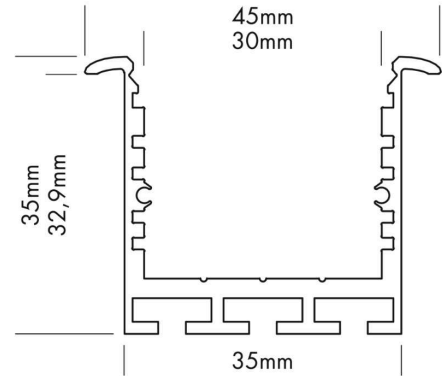

Datasheet

PROLED ALUMINIUM PROFILE SQ-LINE REC 24

PROLED[®]

Article number: L69Q02RZ
Article name: PROLED ALUMINIUM PROFILE SQ-LINE REC 24
Article description: PROLED ALU PROFILE SQ-LINE REC 24 Z
GTIN: 4251158446318

picture similar

Technical properties:

| | |
|----------------------|-----------------|
| Shape: | angular |
| Housing colour: | silver |
| Housing material: | alu |
| Housing surface: | anodized |
| Ambient temperature: | -10 °C to 45 °C |
| Accessories type: | Profile |

Housing and size:

| | |
|-----------------|----------|
| Product weight: | 0,691 kg |
|-----------------|----------|

Mounting instructions:

| | |
|----------------|-------|
| Cutting width: | 35 mm |
| Cutting depth: | 33 mm |