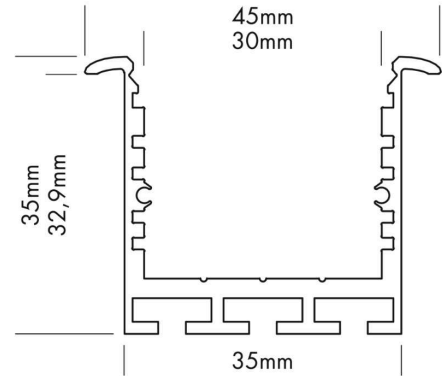

Datasheet

PROLED ALUMINIUM PROFILE SQ-LINE REC 24

PROLED[®]

Article number: L69Q02RWX
Article name: PROLED ALUMINIUM PROFILE SQ-LINE REC 24
Article description: PROLED ALU PROFILE SQ-LINE REC 24 W 3m
GTIN: 4251158445946

picture similar

Technical properties:

Shape:	angular
Housing colour:	white
Housing material:	alu
Housing surface:	powder coated
Ambient temperature:	-10 °C to 45 °C
Accessories type:	Profile

Housing and size:

Size:	3000 x 35 x 45 mm (l x w x h)
Product weight:	2,073 kg

Mounting instructions:

Cutting width:	35 mm
Cutting depth:	33 mm

Date: 30.4.2024

Technical amendments and errors reserved.

PROLED[®]

MBN GmbH | Balthasar-Schaller-Str. 3 | 86616 Friedberg | Germany