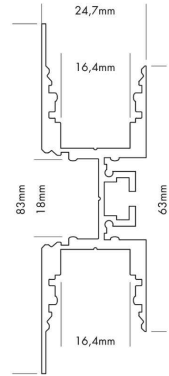

# Datasheet

PROLED ALUMINIUM PROFILE M-LINE 3W

**PROLED**<sup>®</sup>

Article number: L69W000B  
Article name: PROLED ALUMINIUM PROFILE M-LINE 3W  
Article description: PROLED ALU PROFILE M-LINE 3W BLACK 2m  
GTIN: 4251158442013

## Technical properties:

Shape:	rectangle
Housing colour:	black
Housing material:	alu
Housing surface:	powder coated
Ambient temperature:	-10 °C to 45 °C
Accessories type:	Profile

## Housing and size:

Size:	2000 x 24.7 x 83 mm (l x w x h)
Product weight:	2,150 kg

Date: 30.4.2024

Technical amendments and errors reserved.

**PROLED**<sup>®</sup>

MBN GmbH | Balthasar-Schaller-Str. 3 | 86616 Friedberg | Germany