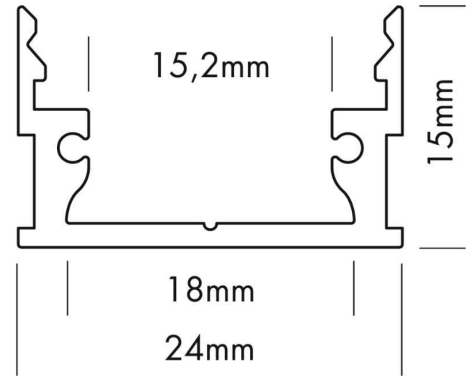

Datasheet

PROLED ALUMINIUM PROFILE M-LINE LOW

PROLED[®]

Article number: L69B000WX
Article name: PROLED ALUMINIUM PROFILE M-LINE LOW
Article description: PROLED ALU PROFILE M-LINE LOW WEISS 3m
GTIN: 4251158426013

picture similar

Technical properties:

Shape:	angular
Housing colour:	white
Housing material:	alu
Housing surface:	powder coated
Ambient temperature:	-10 °C to 45 °C
Accessories type:	Profile

Housing and size:

Size:	3000 x 24 x 15 mm (l x w x h)
Product weight:	0,717 kg

Date: 30.4.2024

Technical amendments and errors reserved.

PROLED[®]

MBN GmbH | Balthasar-Schaller-Str. 3 | 86616 Friedberg | Germany

Phone +49.821.60099-0 | Fax +49.821.60099-99