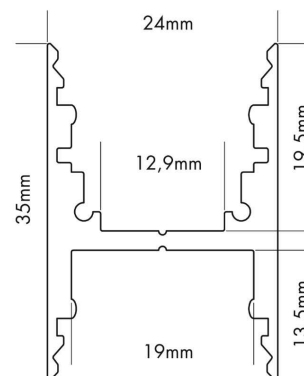

# Datasheet

PROLED ALUMINIUM PROFILE M-LINE H

**PROLED**<sup>®</sup>

Article number: L69H000X  
Article name: PROLED ALUMINIUM PROFILE M-LINE H  
Article description: PROLED ALU PROFILE M-LINE H 3m  
GTIN: 4251158417431

## Technical properties:

Shape:	rectangle
Housing colour:	silver
Housing material:	alu
Housing surface:	anodized
Ambient temperature:	-10 °C to 45 °C
Accessories type:	Profile

## Housing and size:

Size:	3000 x 24 x 35 mm (l x w x h)
Product weight:	1,470 kg

Date: 30.4.2024

Technical amendments and errors reserved.

**PROLED**<sup>®</sup>

MBN GmbH | Balthasar-Schaller-Str. 3 | 86616 Friedberg | Germany