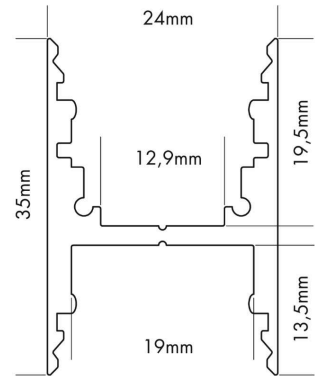

Datasheet

PROLED ALUMINIUM PROFILE M-LINE H

PROLED[®]

Article number: L69H000Y
Article name: PROLED ALUMINIUM PROFILE M-LINE H
Article description: PROLED ALU PROFILE M-LINE H 5m
GTIN: 4251158417448

picture similar

Technical properties:

Shape:	rectangle
Housing colour:	silver
Housing material:	alu
Housing surface:	anodized
Ambient temperature:	-10 °C to 45 °C
Accessories type:	Profile

Housing and size:

Size:	5000 x 24 x 35 mm (l x w x h)
Product weight:	2,450 kg