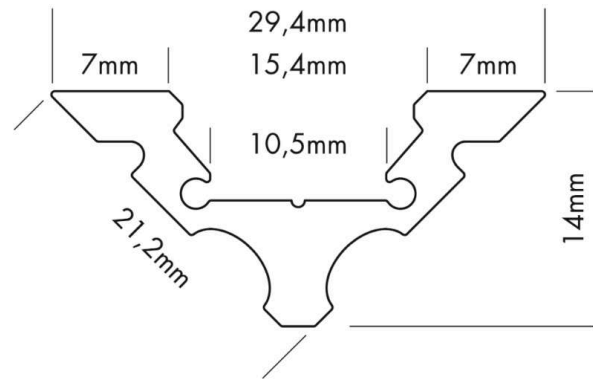

# Datasheet

PROLED ALUMINIUM PROFILE S-LINE CORNER

**PROLED**<sup>®</sup>

Article number: L693000X  
Article name: PROLED ALUMINIUM PROFILE S-LINE CORNER  
Article description: PROLED ALU PROFILE S-LINE CORNER 3m  
GTIN: 4251158415444

## Technical properties:

Shape:	triangular
Housing colour:	silver
Housing material:	alu
Housing surface:	anodized
Ambient temperature:	-10 °C to 45 °C
Accessories type:	Profile

## Housing and size:

Size:	3000 x 29.4 x 14 mm (l x w x h)
Product weight:	0,885 kg

Date: 30.4.2024

Technical amendments and errors reserved.

**PROLED**<sup>®</sup>

MBN GmbH | Balthasar-Schaller-Str. 3 | 86616 Friedberg | Germany