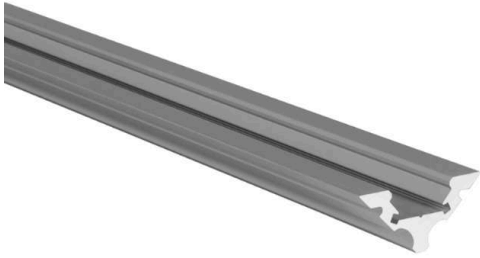

# Datasheet

PROLED ALUMINIUM PROFILE S-LINE CORNER

**PROLED**<sup>®</sup>

Article number: L693000X  
Article name: PROLED ALUMINIUM PROFILE S-LINE CORNER  
Article description: PROLED ALU PROFILE S-LINE CORNER 3m  
GTIN: 4251158415444

## Technical properties:

Shape:	triangular
Housing colour:	silver
Housing material:	alu
Housing surface:	anodized
Ambient temperature:	-10 °C to 45 °C
Accessories type:	Profile

## Housing and size:

Size:	3000 x 29.4 x 14 mm (l x w x h)
Product weight:	0,885 kg

Date: 30.4.2024

Technical amendments and errors reserved.

**PROLED**<sup>®</sup>

MBN GmbH | Balthasar-Schaller-Str. 3 | 86616 Friedberg | Germany