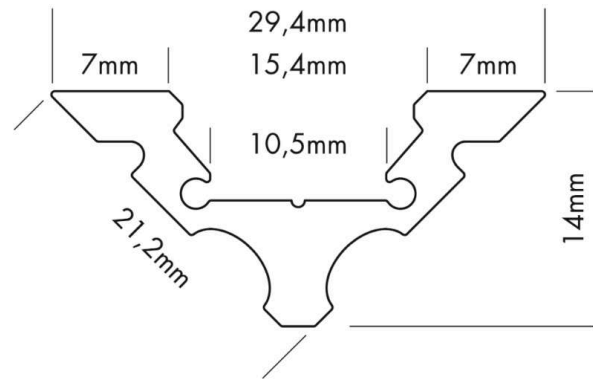

Datasheet

PROLED ALUMINIUM PROFILE S-LINE CORNER

PROLED[®]

Article number: L693000
Article name: PROLED ALUMINIUM PROFILE S-LINE CORNER
Article description: PROLED ALU PROFILE S-LINE CORNER 2m
GTIN: 4251158415420

picture similar

Technical properties:

Shape:	triangular
Housing colour:	silver
Housing material:	alu
Housing surface:	anodized
Ambient temperature:	-10 °C to 45 °C
Accessories type:	Profile

Housing and size:

Size:	2000 x 29.4 x 14 mm (l x w x h)
Product weight:	0,590 kg

Date: 30.4.2024

Technical amendments and errors reserved.

PROLED[®]

MBN GmbH | Balthasar-Schaller-Str. 3 | 86616 Friedberg | Germany

Phone +49.821.60099-0 | Fax +49.821.60099-99