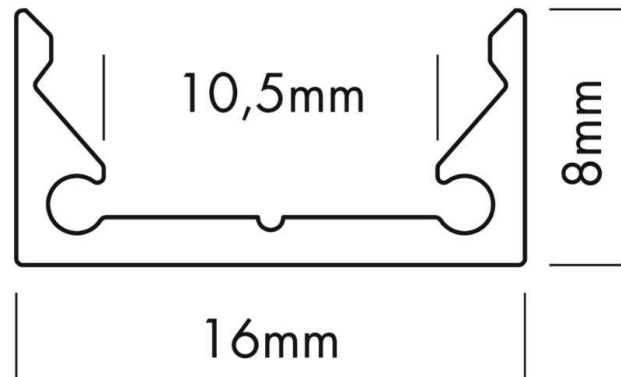

Datasheet

PROLED ALUMINIUM PROFILE S-LINE LOW

PROLED[®]

Article number: L692000X
Article name: PROLED ALUMINIUM PROFILE S-LINE LOW
Article description: PROLED ALU PROFILE S-LINE LOW 3m
GTIN: 4251158415222

picture similar

Technical properties:

Shape:	angular
Housing colour:	silver
Housing material:	alu
Housing surface:	anodized
Ambient temperature:	-10 °C to 45 °C
Accessories type:	Profile

Housing and size:

Size:	3000 x 16 x 8 mm (l x w x h)
Product weight:	0,318 kg

Date: 30.4.2024

Technical amendments and errors reserved.

PROLED[®]

MBN GmbH | Balthasar-Schaller-Str. 3 | 86616 Friedberg | Germany

Phone +49.821.60099-0 | Fax +49.821.60099-99