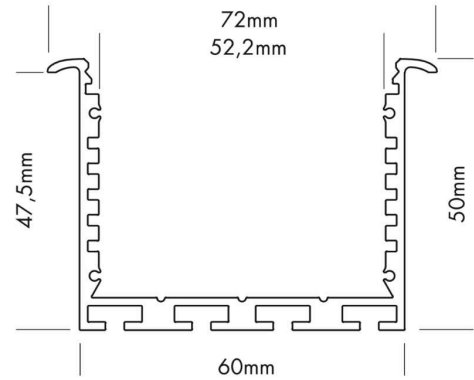

Datasheet

PROLED ALUMINIUM PROFILE L-LINE D REC 24

PROLED[®]

Article number: L69FD2RWX
Article name: PROLED ALUMINIUM PROFILE L-LINE D REC 24
Article description: PROLED ALU PROFILE L-LINE D REC 24 W 3m
GTIN: 4251158433400

picture similar

Technical properties:

Shape:	angular
Housing colour:	white
Housing material:	alu
Housing surface:	powder coated
Ambient temperature:	-10 °C to 45 °C
Accessories type:	Profile

Housing and size:

Size:	3000 x 72 x 50 mm (l x w x h)
Product weight:	3,771 kg

Mounting instructions:

Cutting width:	60 mm
Cutting depth:	48 mm

Date: 30.4.2024

Technical amendments and errors reserved.

PROLED[®]

MBN GmbH | Balthasar-Schaller-Str. 3 | 86616 Friedberg | Germany