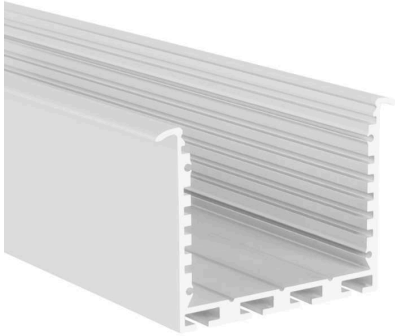

Datasheet

PROLED ALUMINIUM PROFILE L-LINE D REC 24

PROLED[®]

Article number: L69FD2RWX
Article name: PROLED ALUMINIUM PROFILE L-LINE D REC 24
Article description: PROLED ALU PROFILE L-LINE D REC 24 W 3m
GTIN: 4251158433400

picture similar

Technical properties:

Shape:	angular
Housing colour:	white
Housing material:	alu
Housing surface:	powder coated
Ambient temperature:	-10 °C to 45 °C
Accessories type:	Profile

Housing and size:

Size:	3000 x 72 x 50 mm (l x w x h)
Product weight:	3,771 kg

Mounting instructions:

Cutting width:	60 mm
Cutting depth:	48 mm

Date: 30.4.2024

Technical amendments and errors reserved.

PROLED[®]

MBN GmbH | Balthasar-Schaller-Str. 3 | 86616 Friedberg | Germany