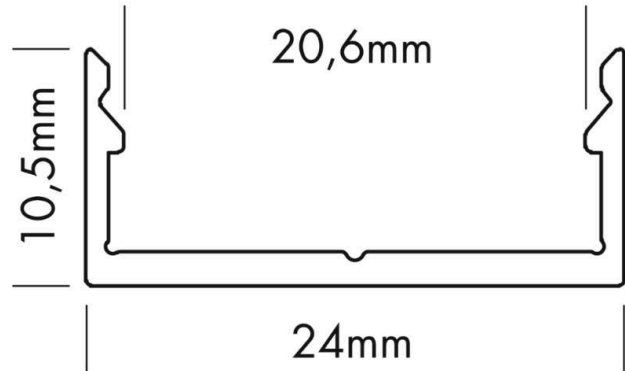

# Datasheet

PROLED ALUMINIUM PROFILE M-LINE EXTRA LOW 10

**PROLED**<sup>®</sup>

Article number: L69A001W  
Article name: PROLED ALUMINIUM PROFILE M-LINE EXTRA LOW 10  
Article description: PROLED ALU PROFILE M-LINE EXT LOW 10 2 W  
GTIN: 4251158416090

## Technical properties:

Shape:	angular
Housing colour:	white
Housing material:	alu
Housing surface:	powder coated
Ambient temperature:	-10 °C to 45 °C
Accessories type:	Profile

## Housing and size:

Size:	2000 x 24 x 10.5 mm (l x w x h)
Product weight:	0,308 kg

Date: 30.4.2024

Technical amendments and errors reserved.

**PROLED**<sup>®</sup>

MBN GmbH | Balthasar-Schaller-Str. 3 | 86616 Friedberg | Germany