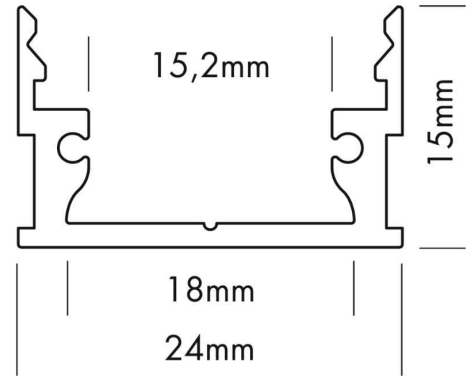

# Datasheet

PROLED ALUMINIUM PROFILE M-LINE LOW

**PROLED**<sup>®</sup>

Article number: L69B000B  
Article name: PROLED ALUMINIUM PROFILE M-LINE LOW  
Article description: PROLED ALU PROFILE M-LINE LOW BLACK 2  
GTIN: 4251158426020

## Technical properties:

Shape:	angular
Housing colour:	black
Housing material:	alu
Housing surface:	powder coated
Ambient temperature:	-10 °C to 45 °C
Accessories type:	Profile

## Housing and size:

Size:	2000 x 24 x 15 mm (l x w x h)
Product weight:	0,478 kg

Date: 30.4.2024

Technical amendments and errors reserved.

**PROLED**<sup>®</sup>

MBN GmbH | Balthasar-Schaller-Str. 3 | 86616 Friedberg | Germany