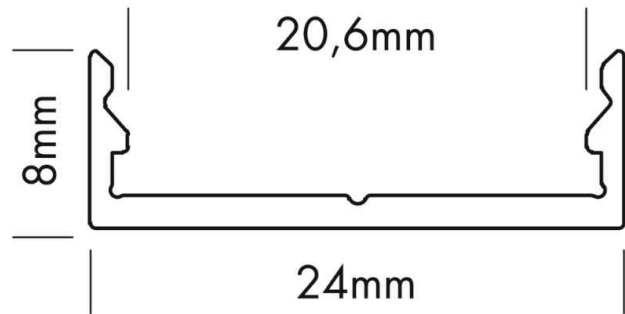

# Datasheet

PROLED ALUMINIUM PROFILE M-LINE EXTRA LOW

**PROLED**<sup>®</sup>

Article number: L69A000W  
Article name: PROLED ALUMINIUM PROFILE M-LINE EXTRA LOW  
Article description: PROLED ALU PROFILE M-LINE EXTRA LOW 2m W  
GTIN: 4251158416045

## Technical properties:

Shape:	angular
Housing colour:	white
Housing material:	alu
Housing surface:	powder coated
Ambient temperature:	-10 °C to 45 °C
Accessories type:	Profile

## Housing and size:

Size:	2000 x 24 x 8 mm (l x w x h)
Product weight:	0,260 kg

Date: 30.4.2024

Technical amendments and errors reserved.

**PROLED**<sup>®</sup>

MBN GmbH | Balthasar-Schaller-Str. 3 | 86616 Friedberg | Germany