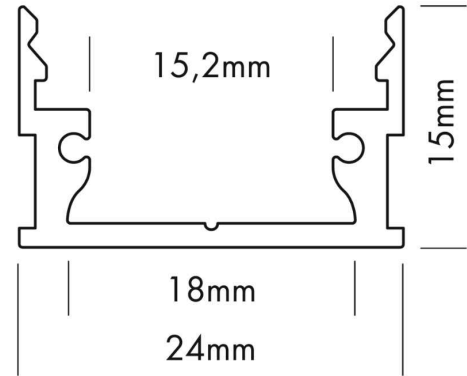

Datasheet

PROLED ALUMINIUM PROFILE M-LINE LOW

PROLED[®]

Article number: L69B000X
Article name: PROLED ALUMINIUM PROFILE M-LINE LOW
Article description: PROLED ALU PROFILE M-LINE LOW 3m
GTIN: 4251158416281

picture similar

Technical properties:

Shape:	angular
Housing colour:	silver
Housing material:	alu
Housing surface:	anodized
Ambient temperature:	-10 °C to 45 °C
Accessories type:	Profile

Housing and size:

Size:	3000 x 24 x 15 mm (l x w x h)
Product weight:	0,717 kg

Date: 30.4.2024

Technical amendments and errors reserved.

PROLED[®]

MBN GmbH | Balthasar-Schaller-Str. 3 | 86616 Friedberg | Germany

Phone +49.821.60099-0 | Fax +49.821.60099-99