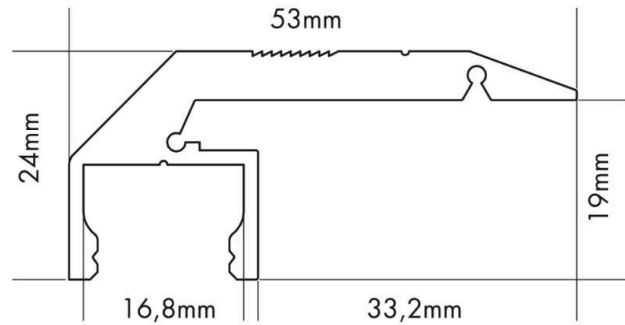

Datasheet

PROLED ALUMINIUM PROFILE S-LINE STEP DOWN

PROLED[®]

Article number: L699000
Article name: PROLED ALUMINIUM PROFILE S-LINE STEP DOWN
Article description: PROLED ALU PROFILE S-LINE STEP DOWN 2m
GTIN: 4251158415895

picture similar

Technical properties:

Shape:	other
Housing colour:	silver
Housing material:	alu
Housing surface:	anodized
Ambient temperature:	-10 °C to 45 °C
Accessories type:	Profile

Housing and size:

Size:	2000 x 53 x 24 mm (l x w x h)
Product weight:	1,680 kg

Mounting instructions:

Cutting width:	19 mm
Cutting depth:	24 mm

Date: 30.4.2024

Technical amendments and errors reserved.

PROLED[®]

MBN GmbH | Balthasar-Schaller-Str. 3 | 86616 Friedberg | Germany

Phone +49.821.60099-0 | Fax +49.821.60099-99