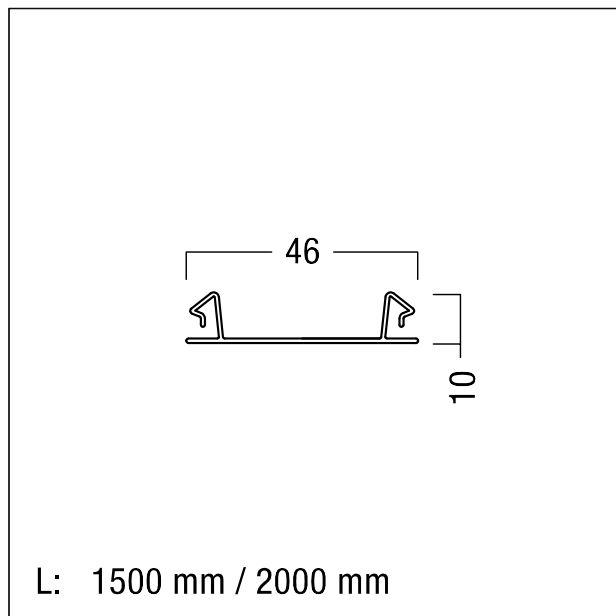

Cover strip, white

Cover strips for the mounting rail or cable channel made of plastic polypropylene in white. Dimensions: 1997 x 46 x 10 mm weight: 0.14 kg

ZS_TEC_F_Abdeckstreifen.jpg

ZS_TEC_M_Profil_AKT16.wmf