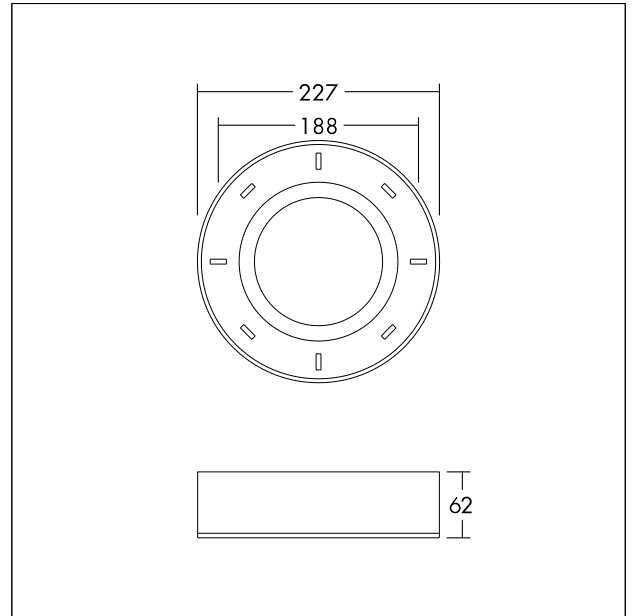

## Surface mounting kit

Surface mounting box for  $\varnothing 210$ mm ZOE VARIO LED luminaires. Compatible with 96632687 ZOE VARIO LED DL 210 1600 830/35/40; 96632688 ZOE VARIO LED DL 210 2000 830/35/40; 96635241 ZOE VARIO LED DL 210 2000 830/35/40 HFIX. Body: steel, white finish (RAL9003). Dimensions:  $\varnothing 227$  x 62 mm, weight: 1 kg.

TE\_ZOE\_F\_Surface\_Mount\_Box\_persp.jpg

TE\_ZOEVARIO\_M\_SURF\_210.wmf