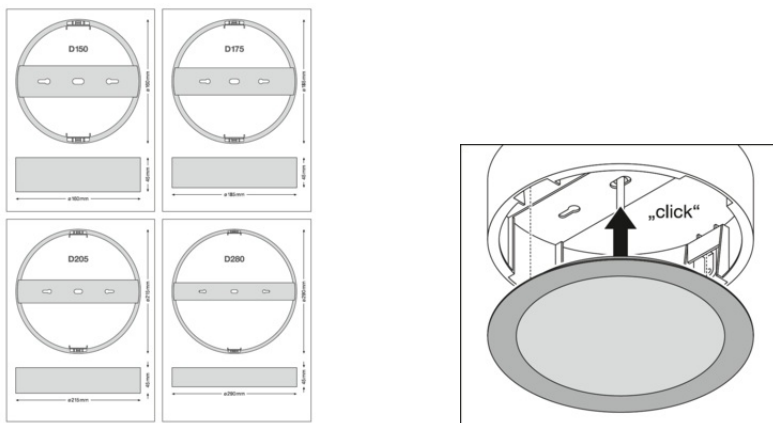

Documents and certificates		Document name
	Legal information	Safety Insert G11218810

Tender texts		Document name
	Tender documents	DOWNLIGHT SLIM ALU FRAME D150 WT-en

LOGISTICAL DATA

Product code	Packaging unit (Pieces/Unit)	Dimensions (length x width x height)	Gross weight	Volume
4099854475986	Folding box 1	53 mm x 168 mm x 170 mm	220.00 g	1.51 dm³
4099854475993	Shipping box 6	334 mm x 179 mm x 194 mm	1523.00 g	11.60 dm³

The mentioned product code describes the smallest quantity unit which can be ordered. One shipping unit can contain one or more single products. When placing an order, for the quantity please enter single or multiples of a shipping unit.

ADDITIONAL CATALOG INFORMATION

DISCLAIMER

Subject to change without notice. Errors and omission excepted. Always make sure to use the most recent release.